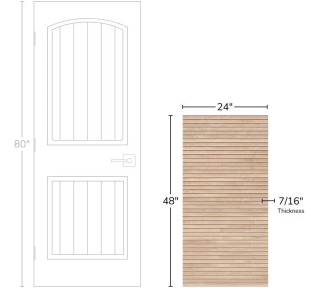

Maple 24x48 Fluted Matte Porcelain Wood Look Tile

[View Product](#)

SKU	ATZENDECMAP2448	Material	Colored Body Porcelain
Item size	23.7x47.25 inch	Thickness	7/16 inch
Tile Finish	Matte	Mounting type	Loose
Coverage	7.745	Priced By	sf
Sold By	box	Pieces Per Box	2
Sq Ft Per Box	15.49	Weight	5.19
Tile Use	Outdoors, Indoor Walls, Light traffic floors, High traffic floors, Shower Walls, Shower Floor, Steam Room, Heat areas up to 150F, Commercial walls, Commercial Floors	Shade Variation	V2 (slight)
Tile Edges	Rectified	Recommended thinset	Laticrete 254 Platinum
Recommended Grout 1	Laticrete Permacolor White	Country of Origin	Spain