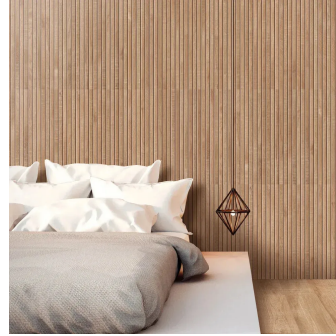

Natural 24x48 Fluted Matte Porcelain Wood Look Tile

[View Product](#)

SKU	ATZENDECNAT2448
Item size	23.7x47.25 inch
Tile Finish	Matte
Coverage	7.745
Sold By	box
Sq Ft Per Box	15.49
Tile Use	Outdoors, Indoor Walls, Light traffic floors, High traffic floors, Shower Walls, Shower Floor, Steam Room, Heat areas up to 150F, Commercial walls, Commercial Floors
Tile Edges	Rectified
Recommended Grout 1	Laticrete Permacolor White

Material	Colored Body Porcelain
Thickness	7/16 inch
Mounting type	Loose
Priced By	sf
Pieces Per Box	2
Weight	5.19
Shade Variation	V2 (slight)
Recommended thinset	Laticrete 254 Platinum
Country of Origin	Spain