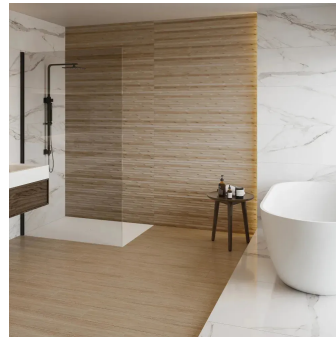

Brown 16x48 Wood Look Matte Ceramic Tile

[View Product](#)

SKU ATZENDECOAK1648

Item size 15.75x47.25 inch

Tile Finish Matte

Coverage 5.168

Sold By box

Sq Ft Per Box 15.49

Tile Use Indoor Walls, Shower Walls, Steam Room, Heat areas up to 150F, Commercial walls

Tile Edges Rectified

Recommended Grout 1 Laticrete Permacolor White

Material Ceramic

Thickness 7/16 inch

Mounting type Loose