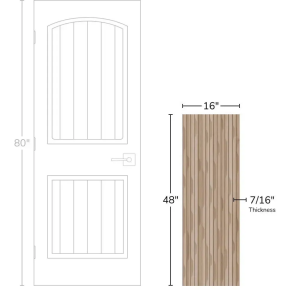

Brown 16x48 Wood Look Matte Ceramic Tile

[View Product](#)

SKU ATZENDECOAK1648

Item size 15.75x47.25 inch

Tile Finish Matte

Coverage 5.168

Sold By box

Sq Ft Per Box 15.49

Tile Use Indoor Walls, Shower Walls, Steam Room, Heat areas up to 150F, Commercial walls

Tile Edges Rectified

Recommended Grout 1 Laticrete Permacolor White

Material Ceramic

Thickness 7/16 inch

Mounting type Loose

Priced By sf

Pieces Per Box 3

Weight 3.86

Shade Variation V2 (slight)

Recommended thinset Laticrete 254 Platinum

Country of Origin Spain