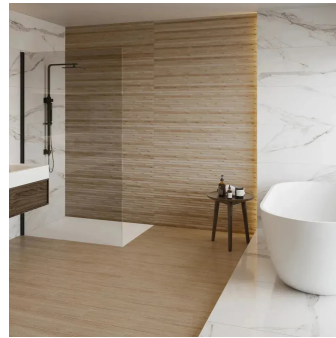

Brown 16x48 Wood Look Matte Ceramic Tile

[View Product](#)

SKU	ATZENDECOAK1648
Item size	15.75x47.25 inch
Tile Finish	Matte
Coverage	5.168
Sold By	box
Sq Ft Per Box	15.49
Tile Use	Indoor Walls, Shower Walls, Steam Room, Heat areas up to 150F, Commercial walls
Tile Edges	Rectified
Recommended Grout 1	Laticrete Permacolor White

Material	Ceramic
Thickness	7/16 inch
Mounting type	Loose
Priced By	sf
Pieces Per Box	3
Weight	3.86
Shade Variation	V2 (slight)
Recommended thinset	Laticrete 254 Platinum
Country of Origin	Spain