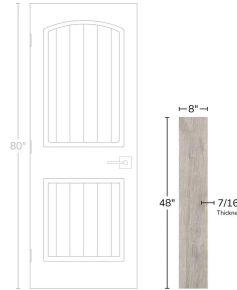

Gray 8x48 Wood Look Matte Porcelain Tile

[View Product](#)

SKU	ATZENGRE848	Material	Colored Body Porcelain
Item size	7.87x47.25 inch	Thickness	7/16 inch
Tile Finish	Matte	Mounting type	Loose
Coverage	2.582	Priced By	sf
Sold By	box	Pieces Per Box	5
Sq Ft Per Box	12.912	Weight	4.879
Tile Use	Outdoors, Indoor Walls, Light traffic floors, High traffic floors, Shower Walls, Shower Floor, Steam Room, Heat areas up to 150F, Commercial walls, Commercial Floors	Shade Variation	V2 (slight)
Tile Edges	Rectified	Recommended thinset	Laticrete 254 Platinum
Recommended Grout 1	Laticrete Permacolor White	Country of Origin	Spain