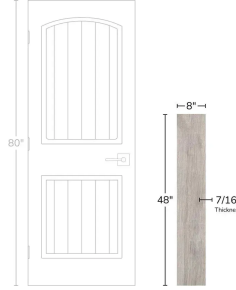

# Gray 8x48 Wood Look Matte Porcelain Tile

[View Product](#)

SKU	ATZENGRE848
Item size	7.87x47.25 inch
Tile Finish	Matte
Coverage	2.582
Sold By	box
Sq Ft Per Box	12.912
Tile Use	Outdoors, Indoor Walls, Light traffic floors, High traffic floors, Shower Walls, Shower Floor, Steam Room, Heat areas up to 150F, Commercial walls, Commercial Floors
Tile Edges	Rectified
Recommended Grout 1	Laticrete Permacolor White

Material	Colored Body Porcelain
Thickness	7/16 inch
Mounting type	Loose
Priced By	sf
Pieces Per Box	5
Weight	4.879
Shade Variation	V2 (slight)
Recommended thinset	Laticrete 254 Platinum
Country of Origin	Spain