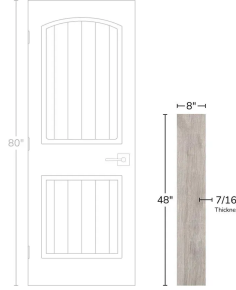

Gray 8x48 Wood Look Matte Porcelain Tile

[View Product](#)

SKU	ATZENGRE848	Material	Colored Body Porcelain
Item size	7.87x47.25 inch	Thickness	7/16 inch
Tile Finish	Matte	Mounting type	Loose
Coverage	2.582	Priced By	sf
Sold By	box	Pieces Per Box	5
Sq Ft Per Box	12.912	Weight	4.879
Tile Use	Outdoors, Indoor Walls, Light traffic floors, High traffic floors, Shower Walls, Shower Floor, Steam Room, Heat areas up to 150F, Commercial walls, Commercial Floors	Shade Variation	V2 (slight)
Tile Edges	Rectified	Recommended thinset	Laticrete 254 Platinum
Recommended Grout 1	Laticrete Permacolor White	Country of Origin	Spain