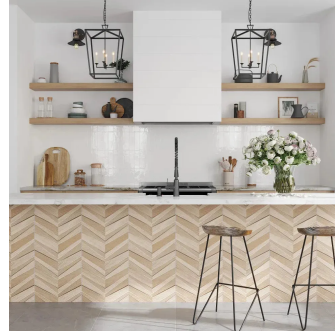

# Chevron Dark 16x48 Wood Look Matte Ceramic Tile

[View Product](#)

SKU	ATZENLOIDAR1648
Item size	15.75x47.25 inch
Tile Finish	Matte
Coverage	5.168
Sold By	box
Weight	4.1
Shade Variation	V2 (slight)
Recommended thinset	Laticrete 254 Platinum
Country of Origin	Spain

Material	Ceramic
Thickness	7/16 inch
Mounting type	Loose
Priced By	sf
Sq Ft Per Box	15.5
Tile Use	Indoor Walls, Shower Walls, Steam Room, Heat areas up to 150F, Commercial walls
Tile Edges	Rectified
Recommended Grout 1	Laticrete Permacolor White