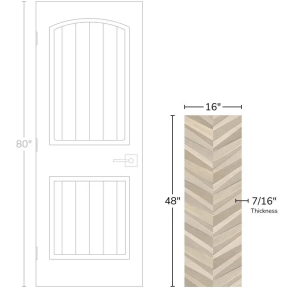

# Chevron Dark 16x48 Wood Look Matte Ceramic Tile

[View Product](#)

SKU	ATZENLOIDAR1648
Item size	15.75x47.25 inch
Tile Finish	Matte
Coverage	5.168
Sold By	box
Weight	4.1
Shade Variation	V2 (slight)
Recommended thinset	Laticrete 254 Platinum
Country of Origin	Spain

Material	Ceramic
Thickness	7/16 inch
Mounting type	Loose
Priced By	sf
Sq Ft Per Box	15.5
Tile Use	Indoor Walls, Shower Walls, Steam Room, Heat areas up to 150F, Commercial walls
Tile Edges	Rectified
Recommended Grout 1	Laticrete Permacolor White