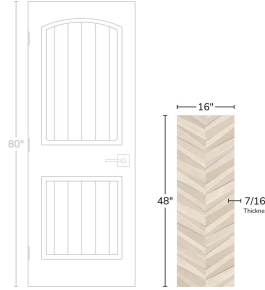

# Chevron Light 16x48 Wood Look Matte Ceramic Tile

[View Product](#)

SKU	ATZENLOILIT1648	Material	Ceramic
Item size	15.75x47.25 inch	Thickness	7/16 inch
Tile Finish	Matte	Mounting type	Loose
Coverage	5.168	Priced By	sf
Sold By	box	Sq Ft Per Box	15.5
Weight	4.1	Tile Use	Indoor Walls, Shower Walls, Steam Room, Heat areas up to 150F, Commercial walls
Shade Variation	V2 (slight)	Tile Edges	Rectified
Recommended thinset	Laticrete 254 Platinum	Recommended Grout 1	Laticrete Permacolor White
Country of Origin	Spain		