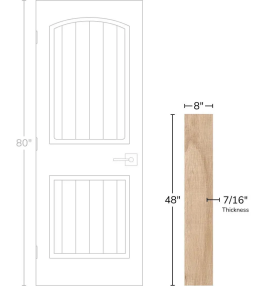

Maple 8x48 Wood Look Matte Porcelain Tile

[View Product](#)

SKU	ATZENMAP848	Material	Colored Body Porcelain
Item size	7.87x47.25 inch	Thickness	7/16 inch
Tile Finish	Matte	Mounting type	Loose
Coverage	2.582	Priced By	sf
Sold By	box	Pieces Per Box	5
Sq Ft Per Box	12.912	Weight	4.879
Tile Use	Outdoors, Indoor Walls, Light traffic floors, High traffic floors, Shower Walls, Shower Floor, Steam Room, Heat areas up to 150F, Commercial walls, Commercial Floors	Shade Variation	V2 (slight)
Tile Edges	Rectified	Recommended thinset	Laticrete 254 Platinum
Recommended Grout 1	Laticrete Permacolor White	Country of Origin	Spain