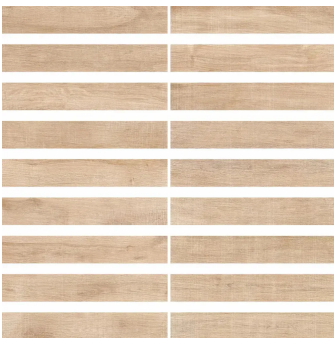

Maple 8x48 Wood Look Matte Porcelain Tile

[View Product](#)

SKU	ATZENMAP848
Item size	7.87x47.25 inch
Tile Finish	Matte
Coverage	2.582
Sold By	box
Sq Ft Per Box	15.49
Tile Use	Outdoors, Indoor Walls, Light traffic floors, High traffic floors, Shower Walls, Shower Floor, Steam Room, Heat areas up to 150F, Commercial walls, Commercial Floors
Tile Edges	Rectified
Recommended Grout 1	Laticrete Permacolor White

Material	Colored Body Porcelain
Thickness	7/16 inch
Mounting type	Loose
Priced By	sf
Pieces Per Box	6
Weight	4.879
Shade Variation	V2 (slight)
Recommended thinset	Laticrete 254 Platinum
Country of Origin	Spain