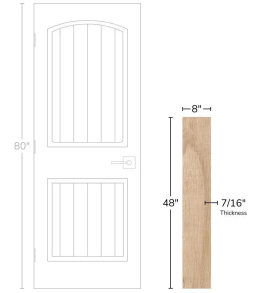

Maple 8x48 Wood Look Matte Porcelain Tile

[View Product](#)

SKU	ATZENMAP848
Item size	7.87x47.25 inch
Tile Finish	Matte
Coverage	2.582
Sold By	box
Sq Ft Per Box	15.49
Tile Use	Outdoors, Indoor Walls, Light traffic floors, High traffic floors, Shower Walls, Shower Floor, Steam Room, Heat areas up to 150F, Commercial walls, Commercial Floors
Tile Edges	Rectified
Recommended Grout 1	Laticrete Permacolor White

Material	Colored Body Porcelain
Thickness	7/16 inch
Mounting type	Loose
Priced By	sf
Pieces Per Box	6
Weight	4.879
Shade Variation	V2 (slight)
Recommended thinset	Laticrete 254 Platinum
Country of Origin	Spain