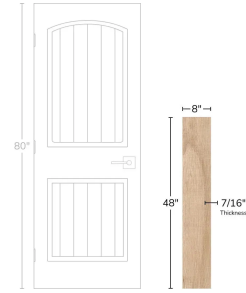

Maple 8x48 Wood Look Matte Porcelain Tile

[View Product](#)

SKU	ATZENMAP848
Item size	7.87x47.25 inch
Tile Finish	Matte
Coverage	2.582
Sold By	box
Sq Ft Per Box	15.49
Tile Use	Outdoors, Indoor Walls, Light traffic floors, High traffic floors, Shower Walls, Shower Floor, Steam Room, Heat areas up to 150F, Commercial walls, Commercial Floors
Tile Edges	Rectified
Recommended Grout 1	Laticrete Permacolor White

Material	Colored Body Porcelain
Thickness	7/16 inch
Mounting type	Loose
Priced By	sf
Pieces Per Box	6
Weight	4.879
Shade Variation	V2 (slight)
Recommended thinset	Laticrete 254 Platinum
Country of Origin	Spain