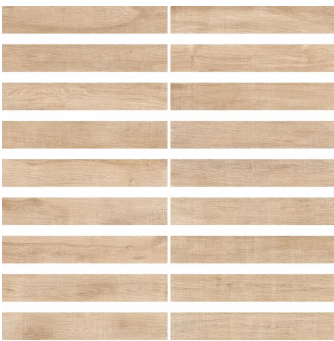

Maple 8x48 Wood Look Matte Porcelain Tile

[View Product](#)

SKU	ATZENMAP848
Item size	7.87x47.25 inch
Tile Finish	Matte
Coverage	2.582
Sold By	box
Sq Ft Per Box	15.49
Tile Use	Outdoors, Indoor Walls, Light traffic floors, High traffic floors, Shower Walls, Shower Floor, Steam Room, Heat areas up to 150F, Commercial walls, Commercial Floors
Tile Edges	Rectified
Recommended Grout 1	Laticrete Permacolor White

Material	Colored Body Porcelain
Thickness	7/16 inch
Mounting type	Loose
Priced By	sf
Pieces Per Box	6
Weight	4.879
Shade Variation	V2 (slight)
Recommended thinset	Laticrete 254 Platinum
Country of Origin	Spain