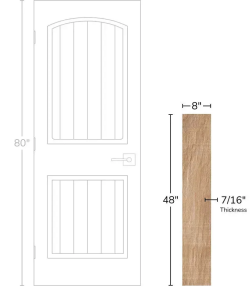

Natural 8x48 Wood Look Matte Porcelain Tile

[View Product](#)

SKU	ATZENNAT848
Item size	7.87x47.25 inch
Tile Finish	Matte
Coverage	2.582
Sold By	box
Sq Ft Per Box	12.912
Tile Use	Outdoors, Indoor Walls, Light traffic floors, High traffic floors, Shower Walls, Shower Floor, Steam Room, Heat areas up to 150F, Commercial walls, Commercial Floors
Tile Edges	Rectified
Recommended Grout 1	Laticrete Permacolor White

Material	Colored Body Porcelain
Thickness	7/16 inch
Mounting type	Loose
Priced By	sf
Pieces Per Box	5
Weight	4.89
Shade Variation	V2 (slight)
Recommended thinset	Laticrete 254 Platinum
Country of Origin	Spain