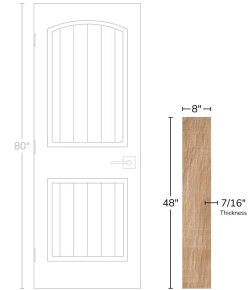

Natural 8x48 Wood Look Matte Porcelain Tile

[View Product](#)

SKU	ATZENNAT848
Item size	7.87x47.25 inch
Tile Finish	Matte
Coverage	2.582
Sold By	box
Sq Ft Per Box	12.912
Tile Use	Outdoors, Indoor Walls, Light traffic floors, High traffic floors, Shower Walls, Shower Floor, Steam Room, Heat areas up to 150F, Commercial walls, Commercial Floors
Tile Edges	Rectified
Recommended Grout 1	Laticrete Permacolor White

Material	Colored Body Porcelain
Thickness	7/16 inch
Mounting type	Loose
Priced By	sf
Pieces Per Box	5
Weight	4.89
Shade Variation	V2 (slight)
Recommended thinset	Laticrete 254 Platinum
Country of Origin	Spain