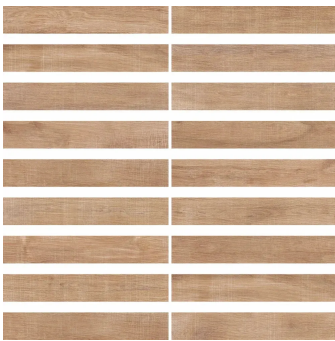

# Natural 8x48 Wood Look Matte Porcelain Tile

[View Product](#)

SKU	ATZENNAT848	Material	Colored Body Porcelain
Item size	7.87x47.25 inch	Thickness	7/16 inch
Tile Finish	Matte	Mounting type	Loose
Coverage	2.582	Priced By	sf
Sold By	box	Pieces Per Box	5
Sq Ft Per Box	12.912	Weight	4.89
Tile Use	Outdoors, Indoor Walls, Light traffic floors, High traffic floors, Shower Walls, Shower Floor, Steam Room, Heat areas up to 150F, Commercial walls, Commercial Floors	Shade Variation	V2 (slight)
Tile Edges	Rectified	Recommended thinset	Laticrete 254 Platinum
Recommended Grout 1	Laticrete Permacolor White	Country of Origin	Spain