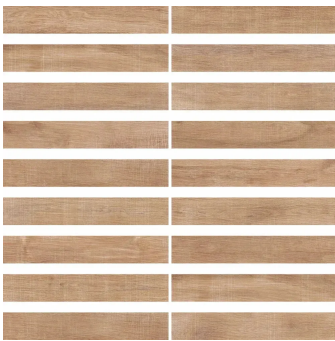

Natural 8x48 Wood Look Matte Porcelain Tile

[View Product](#)

SKU	ATZENNAT848
Item size	7.87x47.25 inch
Tile Finish	Matte
Coverage	2.582
Sold By	box
Sq Ft Per Box	12.912
Tile Use	Outdoors, Indoor Walls, Light traffic floors, High traffic floors, Shower Walls, Shower Floor, Steam Room, Heat areas up to 150F, Commercial walls, Commercial Floors
Tile Edges	Rectified
Recommended Grout 1	Laticrete Permacolor White

Material	Colored Body Porcelain
Thickness	7/16 inch
Mounting type	Loose
Priced By	sf
Pieces Per Box	5
Weight	4.89
Shade Variation	V2 (slight)
Recommended thinset	Laticrete 254 Platinum
Country of Origin	Spain