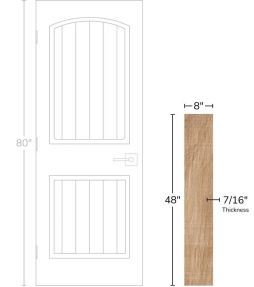

# Natural 8x48 Wood Look Matte Porcelain Tile

[View Product](#)

SKU	ATZENNAT848	Material	Colored Body Porcelain
Item size	7.87x47.25 inch	Thickness	7/16 inch
Tile Finish	Matte	Mounting type	Loose
Coverage	2.582	Priced By	sf
Sold By	box	Pieces Per Box	5
Sq Ft Per Box	12.912	Weight	4.89
Tile Use	Outdoors, Indoor Walls, Light traffic floors, High traffic floors, Shower Walls, Shower Floor, Steam Room, Heat areas up to 150F, Commercial walls, Commercial Floors	Shade Variation	V2 (slight)
Tile Edges	Rectified	Recommended thinset	Laticrete 254 Platinum
Recommended Grout 1	Laticrete Permacolor White	Country of Origin	Spain