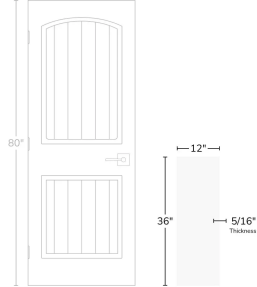

Infinity White 12x36 Satin Ceramic Tile

[View Product](#)

SKU	ATMATBLN1236	Material	Ceramic
Item size	11.7x35.2 inch	Thickness	5/16 inch
Tile Finish	Satin	Mounting type	Loose
Coverage	2.86	Priced By	sf
Sold By	box	Pieces Per Box	6
Sq Ft Per Box	17.16	Weight	2.98
Tile Use	Outdoors, Indoor Walls, Light traffic floors, Shower Walls, Steam Room, Heat areas up to 150F, Commercial walls	Shade Variation	V1 (uniform)
Tile Edges	Rectified	Recommended thinset	Laticrete 254 Platinum
Recommended Grout 1	Laticrete Permacolor White	Country of Origin	Spain