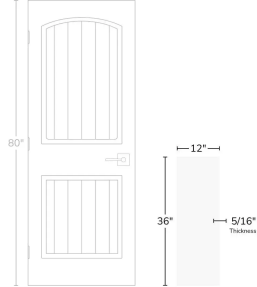

# Infinity White 12x36 Satin Ceramic Tile

[View Product](#)

SKU	ATMATBLN1236	Material	Ceramic
Item size	11.7x35.2 inch	Thickness	5/16 inch
Tile Finish	Satin	Mounting type	Loose
Coverage	2.86	Priced By	sf
Sold By	box	Pieces Per Box	6
Sq Ft Per Box	17.16	Weight	2.98
Tile Use	Outdoors, Indoor Walls, Light traffic floors, Shower Walls, Steam Room, Heat areas up to 150F, Commercial walls	Shade Variation	V1 (uniform)
Tile Edges	Rectified	Recommended thinset	Laticrete 254 Platinum
Recommended Grout 1	Laticrete Permacolor White	Country of Origin	Spain