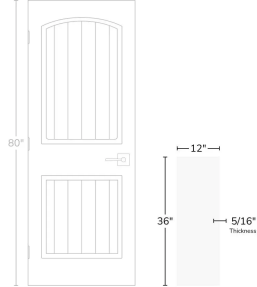

Infinity White 12x36 Satin Ceramic Tile

[View Product](#)

SKU	ATMATBLN1236	Material	Ceramic
Item size	11.7x35.2 inch	Thickness	5/16 inch
Tile Finish	Satin	Mounting type	Loose
Coverage	2.86	Priced By	sf
Sold By	box	Pieces Per Box	6
Sq Ft Per Box	17.16	Weight	2.98
Tile Use	Outdoors, Indoor Walls, Light traffic floors, Shower Walls, Steam Room, Heat areas up to 150F, Commercial walls	Shade Variation	V1 (uniform)
Tile Edges	Rectified	Recommended thinset	Laticrete 254 Platinum
Recommended Grout 1	Laticrete Permacolor White	Country of Origin	Spain