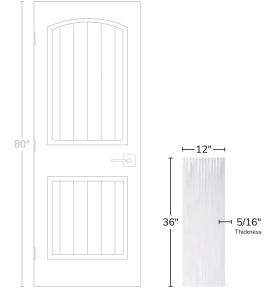

Infinity Lines White 12x36 3D Satin Ceramic Tile

[View Product](#)

SKU	ATMATBLNLIN
Item size	11.7x35.2 inch
Tile Finish	Satin
Coverage	2.86
Sold By	box
Sq Ft Per Box	17.16
Tile Use	Outdoors, Indoor Walls, Shower Walls, Steam Room, Heat areas up to 150F, Commercial walls
Tile Edges	Rectified
Recommended Grout 1	Laticrete Permacolor White

Material	Ceramic
Thickness	5/16 inch
Mounting type	Loose
Priced By	sf
Pieces Per Box	6
Weight	3.1
Shade Variation	V1 (uniform)
Recommended thinset	Laticrete 254 Platinum
Country of Origin	Spain