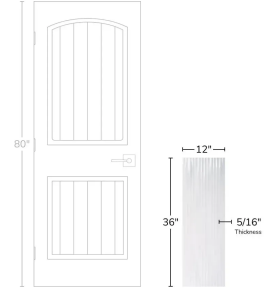

# Infinity Lines White 12x36 3D Satin Ceramic Tile

[View Product](#)

SKU	ATMATBLNLIN
Item size	11.7x35.2 inch
Tile Finish	Satin
Coverage	2.86
Sold By	box
Sq Ft Per Box	17.16
Tile Use	Outdoors, Indoor Walls, Shower Walls, Steam Room, Heat areas up to 150F, Commercial walls
Tile Edges	Rectified
Recommended Grout 1	Laticrete Permacolor White

Material	Ceramic
Thickness	5/16 inch
Mounting type	Loose
Priced By	sf
Pieces Per Box	6
Weight	3.1
Shade Variation	V1 (uniform)
Recommended thinset	Laticrete 254 Platinum
Country of Origin	Spain