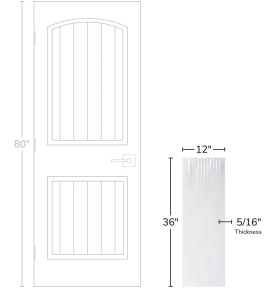

Infinity Lines White 12x36 3D Satin Ceramic Tile

[View Product](#)

SKU	ATMATBLNLIN
Item size	11.7x35.2 inch
Tile Finish	Satin
Coverage	2.86
Sold By	box
Sq Ft Per Box	17.16
Tile Use	Outdoors, Indoor Walls, Shower Walls, Steam Room, Heat areas up to 150F, Commercial walls
Tile Edges	Rectified
Recommended Grout 1	Laticrete Permacolor White

Material	Ceramic
Thickness	5/16 inch
Mounting type	Loose
Priced By	sf
Pieces Per Box	6
Weight	3.1
Shade Variation	V1 (uniform)
Recommended thinset	Laticrete 254 Platinum
Country of Origin	Spain