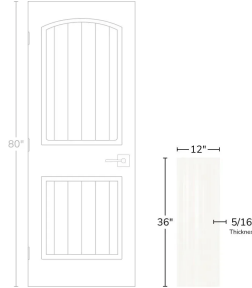

Infinity Streak White 12x36 3D Satin Ceramic Tile

[View Product](#)

SKU	ATMATBLNSTR	Material	Ceramic
Item size	11.7x35.2 inch	Thickness	5/16 inch
Tile Finish	Satin	Mounting type	Loose
Coverage	2.86	Priced By	sf
Sold By	box	Pieces Per Box	6
Sq Ft Per Box	17.16	Weight	2.9
Tile Use	Outdoors, Indoor Walls, Shower Walls, Steam Room, Heat areas up to 150F, Commercial walls	Shade Variation	V1 (uniform)
Tile Edges	Rectified	Recommended thinset	Laticrete 254 Platinum
Recommended Grout 1	Laticrete Permacolor White	Country of Origin	Spain