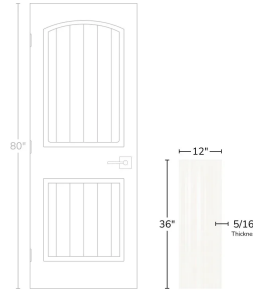

Infinity Streak White 12x36 3D Satin Ceramic Tile

[View Product](#)

SKU	ATMATBLNSTR	Material	Ceramic
Item size	11.7x35.2 inch	Thickness	5/16 inch
Tile Finish	Satin	Mounting type	Loose
Coverage	2.86	Priced By	sf
Sold By	box	Pieces Per Box	6
Sq Ft Per Box	17.16	Weight	2.9
Tile Use	Outdoors, Indoor Walls, Shower Walls, Steam Room, Heat areas up to 150F, Commercial walls	Shade Variation	V1 (uniform)
Tile Edges	Rectified	Recommended thinset	Laticrete 254 Platinum
Recommended Grout 1	Laticrete Permacolor White	Country of Origin	Spain