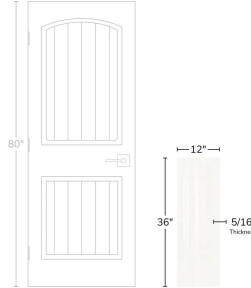

Infinity Streak White 12x36 3D Satin Ceramic Tile

[View Product](#)

SKU	ATMATBLNSTR
Item size	11.7x35.2 inch
Tile Finish	Satin
Coverage	2.86
Sold By	box
Sq Ft Per Box	17.16
Tile Use	Outdoors, Indoor Walls, Shower Walls, Steam Room, Heat areas up to 150F, Commercial walls
Tile Edges	Rectified
Recommended Grout 1	Laticrete Permacolor White

Material	Ceramic
Thickness	5/16 inch
Mounting type	Loose
Priced By	sf
Pieces Per Box	6
Weight	2.9
Shade Variation	V1 (uniform)
Recommended thinset	Laticrete 254 Platinum
Country of Origin	Spain