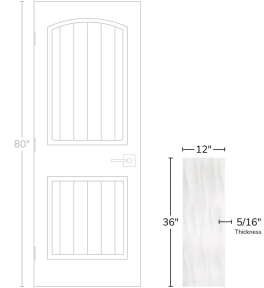

# Infinity Waves White 12x36 3D Satin Ceramic Tile

[View Product](#)

SKU	ATMATBLNWAV
Item size	11.7x35.2 inch
Tile Finish	Satin
Coverage	2.86
Sold By	box
Sq Ft Per Box	17.16
Tile Use	Outdoors, Indoor Walls, Shower Walls, Steam Room, Heat areas up to 150F, Commercial walls
Tile Edges	Rectified
Recommended Grout 1	Laticrete Permacolor White

Material	Ceramic
Thickness	5/16 inch
Mounting type	Loose
Priced By	sf
Pieces Per Box	6
Weight	2.86
Shade Variation	V1 (uniform)
Recommended thinset	Laticrete 254 Platinum
Country of Origin	Spain