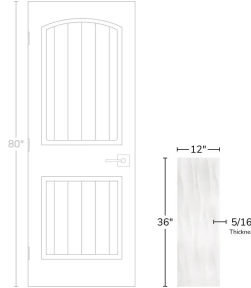

Infinity Waves White 12x36 3D Satin Ceramic Tile

[View Product](#)

SKU	ATMATBLNWAV
Item size	11.7x35.2 inch
Tile Finish	Satin
Coverage	2.86
Sold By	box
Sq Ft Per Box	17.16
Tile Use	Outdoors, Indoor Walls, Shower Walls, Steam Room, Heat areas up to 150F, Commercial walls
Tile Edges	Rectified
Recommended Grout 1	Laticrete Permacolor White

Material	Ceramic
Thickness	5/16 inch
Mounting type	Loose
Priced By	sf
Pieces Per Box	6
Weight	2.86
Shade Variation	V1 (uniform)
Recommended thinset	Laticrete 254 Platinum
Country of Origin	Spain