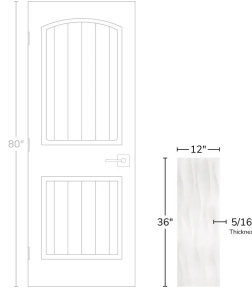

Infinity Waves White 12x36 3D Satin Ceramic Tile

[View Product](#)

SKU	ATMATBLNWAV
Item size	11.7x35.2 inch
Tile Finish	Satin
Coverage	2.86
Sold By	box
Sq Ft Per Box	17.16
Tile Use	Outdoors, Indoor Walls, Shower Walls, Steam Room, Heat areas up to 150F, Commercial walls
Tile Edges	Rectified
Recommended Grout 1	Laticrete Permacolor White

Material	Ceramic
Thickness	5/16 inch
Mounting type	Loose
Priced By	sf
Pieces Per Box	6
Weight	2.86
Shade Variation	V1 (uniform)
Recommended thinset	Laticrete 254 Platinum
Country of Origin	Spain