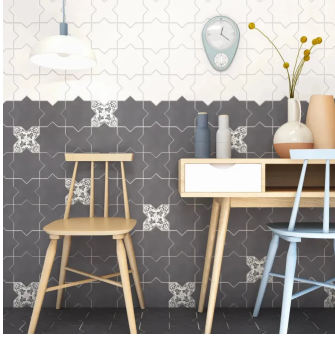

Moroccan Black Cross 5x5 Matte Ceramic Tile

[View Product](#)

SKU	ATMORBLKCR	Material	Ceramic
Item size	5.35x5.35 inch	Thickness	3/8 inch
Tile Finish	Matte	Mounting type	Loose
Coverage	0.199	Priced By	sf
Sold By	box	Pieces Per Box	27
Sq Ft Per Box	5.38	Weight	2.97
Tile Use	Outdoors, Indoor Walls, Light traffic floors, Shower Walls, Shower Floor, Heat areas up to 150F, Commercial walls	Shade Variation	V3 (moderate)
Tile Edges	Pressed	Recommended thinset	Laticrete 254 Platinum
Recommended Grout 1	Laticrete Permacolor White	Country of Origin	Spain