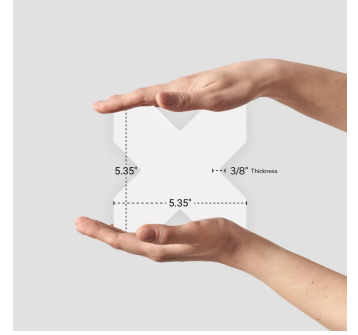

# Moroccan White Cross 5x5 Polished Ceramic Tile

[View Product](#)

SKU	ATMORBLNCR	Material	Ceramic
Item size	5.35x5.35 inch	Thickness	3/8 inch
Tile Finish	Glossy	Mounting type	Loose
Coverage	0.199	Priced By	sf
Sold By	box	Pieces Per Box	27
Sq Ft Per Box	5.38	Weight	2.97
Tile Use	Outdoors, Indoor Walls, Light traffic floors, Shower Walls, Heat areas up to 150F, Commercial walls	Shade Variation	V3 (moderate)
Tile Edges	Pressed	Recommended thinset	Laticrete 254 Platinum
Recommended Grout 1	Laticrete Permacolor White	Country of Origin	Spain