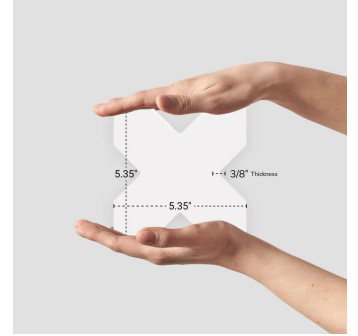

Moroccan White Cross 5x5 Polished Ceramic Tile

[View Product](#)

SKU	ATMORBLNCR	Material	Ceramic
Item size	5.35x5.35 inch	Thickness	3/8 inch
Tile Finish	Glossy	Mounting type	Loose
Coverage	0.199	Priced By	sf
Sold By	box	Pieces Per Box	27
Sq Ft Per Box	5.38	Weight	2.97
Tile Use	Outdoors, Indoor Walls, Light traffic floors, Shower Walls, Heat areas up to 150F, Commercial walls	Shade Variation	V3 (moderate)
Tile Edges	Pressed	Recommended thinset	Laticrete 254 Platinum
Recommended Grout 1	Laticrete Permacolor White	Country of Origin	Spain