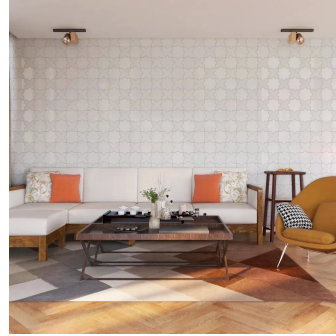

Moroccan White Cross 5x5 Polished Ceramic Tile

[View Product](#)

SKU	ATMORBLNCR	Material	Ceramic
Item size	5.35x5.35 inch	Thickness	3/8 inch
Tile Finish	Glossy	Mounting type	Loose
Coverage	0.199	Priced By	sf
Sold By	box	Pieces Per Box	27
Sq Ft Per Box	5.38	Weight	2.97
Tile Use	Outdoors, Indoor Walls, Light traffic floors, Shower Walls, Heat areas up to 150F, Commercial walls	Shade Variation	V3 (moderate)
Tile Edges	Pressed	Recommended thinset	Laticrete 254 Platinum
Recommended Grout 1	Laticrete Permacolor White	Country of Origin	Spain