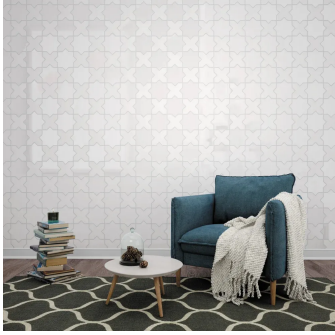

# Moroccan White Cross 5x5 Polished Ceramic Tile

[View Product](#)

SKU	ATMORBLNCR	Material	Ceramic
Item size	5.35x5.35 inch	Thickness	3/8 inch
Tile Finish	Glossy	Mounting type	Loose
Coverage	0.199	Priced By	sf
Sold By	box	Pieces Per Box	27
Sq Ft Per Box	5.38	Weight	2.97
Tile Use	Outdoors, Indoor Walls, Light traffic floors, Shower Walls, Heat areas up to 150F, Commercial walls	Shade Variation	V3 (moderate)
Tile Edges	Pressed	Recommended thinset	Laticrete 254 Platinum
Recommended Grout 1	Laticrete Permacolor White	Country of Origin	Spain