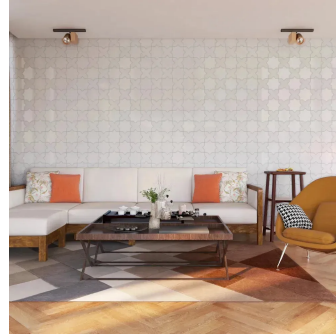

Moroccan White Cross 5x5 Polished Ceramic Tile

[View Product](#)

SKU	ATMORBLNCR
Item size	5.35x5.35 inch
Tile Finish	Glossy
Coverage	0.199
Sold By	box
Sq Ft Per Box	5.38
Tile Use	Outdoors, Indoor Walls, Light traffic floors, Shower Walls, Heat areas up to 150F, Commercial walls
Tile Edges	Pressed
Recommended Grout 1	Laticrete Permacolor White