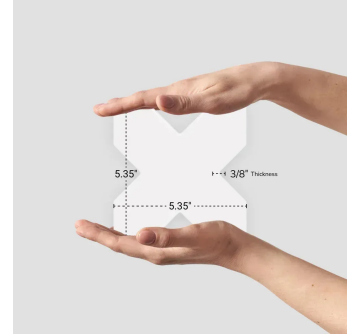

Moroccan White Cross 5x5 Polished Ceramic Tile

[View Product](#)

SKU	ATMORBLNCR
Item size	5.35x5.35 inch
Tile Finish	Glossy
Coverage	0.199
Sold By	box
Sq Ft Per Box	5.38
Tile Use	Outdoors, Indoor Walls, Light traffic floors, Shower Walls, Heat areas up to 150F, Commercial walls
Tile Edges	Pressed
Recommended Grout 1	Laticrete Permacolor White

Material	Ceramic
Thickness	3/8 inch
Mounting type	Loose
Priced By	sf
Pieces Per Box	27
Weight	2.97
Shade Variation	V3 (moderate)
Recommended thinset	Laticrete 254 Platinum
Country of Origin	Spain