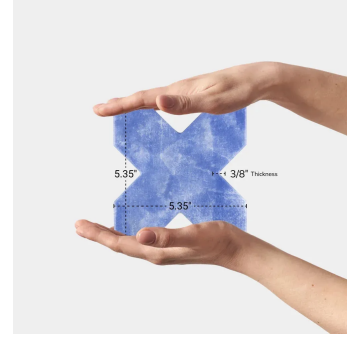

Moroccan Blue Cross 5x5 Matte Ceramic Tile

[View Product](#)

SKU	ATMORBLUCR
Item size	5.35x5.35 inch
Tile Finish	Matte
Coverage	0.199
Sold By	box
Sq Ft Per Box	5.38
Tile Use	Outdoors, Indoor Walls, Light traffic floors, Shower Walls, Shower Floor, Heat areas up to 150F, Commercial walls
Tile Edges	Pressed
Recommended Grout 1	Laticrete Permacolor White

Material	Ceramic
Thickness	3/8 inch
Mounting type	Loose
Priced By	sf
Pieces Per Box	27
Weight	2.98
Shade Variation	V3 (moderate)
Recommended thinset	Laticrete 254 Platinum
Country of Origin	Spain