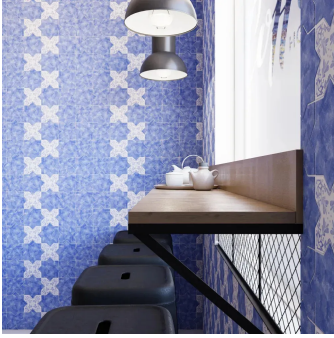

Moroccan Blue Cross 5x5 Matte Ceramic Tile

[View Product](#)

SKU	ATMORBLUCR
Item size	5.35x5.35 inch
Tile Finish	Matte
Coverage	0.199
Sold By	box
Sq Ft Per Box	5.38
Tile Use	Outdoors, Indoor Walls, Light traffic floors, Shower Walls, Shower Floor, Heat areas up to 150F, Commercial walls
Tile Edges	Pressed
Recommended Grout 1	Laticrete Permacolor White