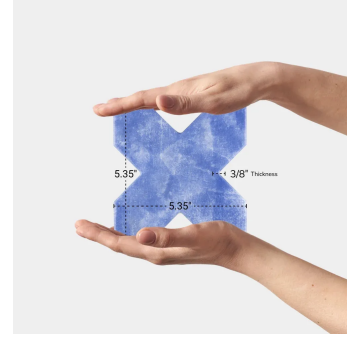

Moroccan Blue Cross 5x5 Matte Ceramic Tile

[View Product](#)

| | |
|---------------------|---|
| SKU | ATMORBLUCR |
| Item size | 5.35x5.35 inch |
| Tile Finish | Matte |
| Coverage | 0.199 |
| Sold By | box |
| Sq Ft Per Box | 5.38 |
| Tile Use | Outdoors, Indoor Walls, Light traffic floors, Shower Walls, Shower Floor, Heat areas up to 150F, Commercial walls |
| Tile Edges | Pressed |
| Recommended Grout 1 | Laticrete Permacolor White |

| | |
|---------------------|------------------------|
| Material | Ceramic |
| Thickness | 3/8 inch |
| Mounting type | Loose |
| Priced By | sf |
| Pieces Per Box | 27 |
| Weight | 2.98 |
| Shade Variation | V3 (moderate) |
| Recommended thinset | Laticrete 254 Platinum |
| Country of Origin | Spain |