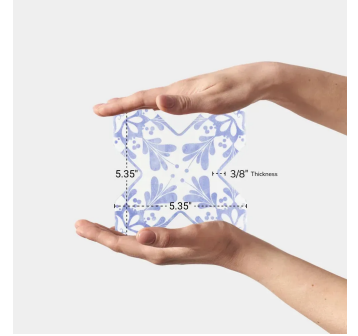

Moroccan Casablanca Blue Cross 5x5 Matte Ceramic Tile

[View Product](#)

SKU	ATMORBLUCRDEC
Item size	5.35x5.35 inch
Tile Finish	Matte
Coverage	0.199
Sold By	box
Sq Ft Per Box	5.38
Tile Use	Outdoors, Indoor Walls, Light traffic floors, Shower Walls, Shower Floor, Heat areas up to 150F, Commercial walls
Tile Edges	Pressed
Recommended Grout 1	Laticrete Permacolor White

Material	Ceramic
Thickness	3/8 inch
Mounting type	Loose
Priced By	sf
Pieces Per Box	27
Weight	2.97
Shade Variation	V3 (moderate)
Recommended thinset	Laticrete 254 Platinum
Country of Origin	Spain