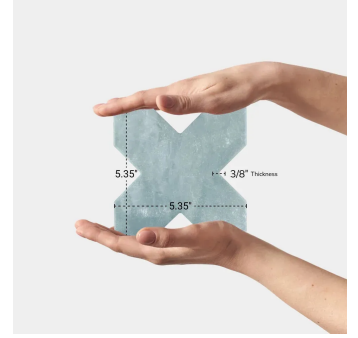

Moroccan Green Cross 5x5 Matte Ceramic Tile

[View Product](#)

SKU	ATMORGRNCR
Item size	5.35x5.35 inch
Tile Finish	Matte
Coverage	0.199
Sold By	box
Sq Ft Per Box	5.38
Tile Use	Outdoors, Indoor Walls, Light traffic floors, Shower Walls, Shower Floor, Heat areas up to 150F, Commercial walls
Tile Edges	Pressed
Recommended Grout 1	Laticrete Permacolor White

Material	Ceramic
Thickness	3/8 inch
Mounting type	Loose
Priced By	sf
Pieces Per Box	27
Weight	2.97
Shade Variation	V3 (moderate)
Recommended thinset	Laticrete 254 Platinum
Country of Origin	Spain