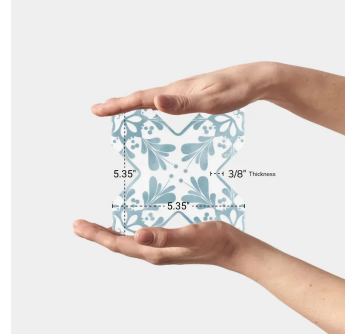

Moroccan Casablanca Green Cross 5x5 Matte Ceramic Tile

[View Product](#)

SKU	ATMORGRNCRDEC
Item size	5.35x5.35 inch
Tile Finish	Matte
Coverage	0.199
Sold By	box
Sq Ft Per Box	5.38
Tile Use	Outdoors, Indoor Walls, Light traffic floors, Shower Walls, Shower Floor, Heat areas up to 150F, Commercial walls
Tile Edges	Pressed
Recommended Grout 1	Laticrete Permacolor White

Material	Ceramic
Thickness	3/8 inch
Mounting type	Loose
Priced By	sf
Pieces Per Box	27
Weight	2.97
Shade Variation	V3 (moderate)
Recommended thinset	Laticrete 254 Platinum
Country of Origin	Spain