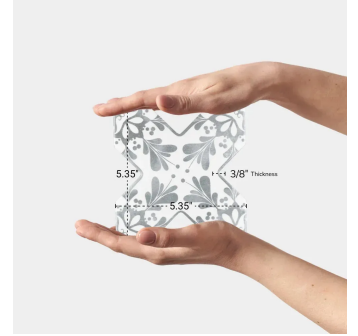

# Moroccan Casablanca Gray Cross 5x5 Matte Ceramic Tile

[View Product](#)

|                     |   |
|---------------------|---|
| SKU                 | ATMORGRYCRDEC   |
| Item size           | 5.35x5.35 inch  |
| Tile Finish         | Matte   |
| Coverage            | 0.199   |
| Sold By             | box   |
| Sq Ft Per Box       | 5.38  |
| Tile Use            | Outdoors, Indoor Walls, Light traffic floors, Shower Walls, Shower Floor, Heat areas up to 150F, Commercial walls |
| Tile Edges          | Pressed   |
| Recommended Grout 1 | Laticrete Permacolor White  |

|                     |                        |
|---------------------|------------------------|
| Material            | Ceramic                |
| Thickness           | 3/8 inch               |
| Mounting type       | Loose                  |
| Priced By           | sf                     |
| Pieces Per Box      | 27                     |
| Weight              | 2.97                   |
| Shade Variation     | V3 (moderate)          |
| Recommended thinset | Laticrete 254 Platinum |
| Country of Origin   | Spain                  |