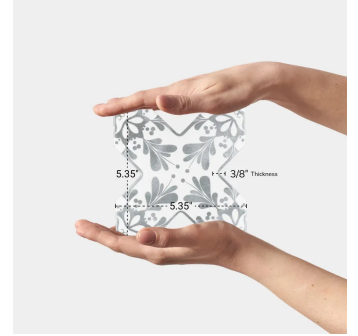

Moroccan Casablanca Gray Cross 5x5 Matte Ceramic Tile

[View Product](#)

SKU	ATMORGRYCRDEC
Item size	5.35x5.35 inch
Tile Finish	Matte
Coverage	0.199
Sold By	box
Sq Ft Per Box	5.38
Tile Use	Outdoors, Indoor Walls, Light traffic floors, Shower Walls, Shower Floor, Heat areas up to 150F, Commercial walls
Tile Edges	Pressed
Recommended Grout 1	Laticrete Permacolor White

Material	Ceramic
Thickness	3/8 inch
Mounting type	Loose
Priced By	sf
Pieces Per Box	27
Weight	2.97
Shade Variation	V3 (moderate)
Recommended thinset	Laticrete 254 Platinum
Country of Origin	Spain