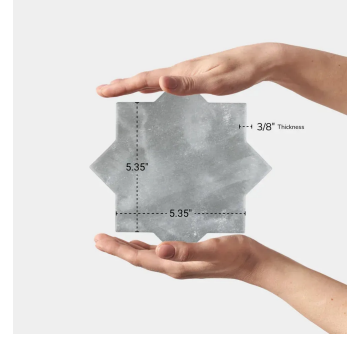

Moroccan Gray Star 5x5 Matte Ceramic Tile

[View Product](#)

SKU	ATMORGRYSTR
Item size	5.35x5.35 inch
Tile Finish	Matte
Coverage	0.199
Sold By	box
Sq Ft Per Box	5.38
Tile Use	Outdoors, Indoor Walls, Light traffic floors, Shower Walls, Shower Floor, Heat areas up to 150F, Commercial walls
Tile Edges	Pressed
Recommended Grout 1	Laticrete Permacolor White

Material	Ceramic
Thickness	3/8 inch
Mounting type	Loose
Priced By	sf
Pieces Per Box	27
Weight	4.27
Shade Variation	V3 (moderate)
Recommended thinset	Laticrete 254 Platinum
Country of Origin	Spain