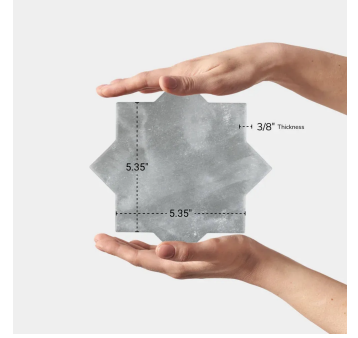

Moroccan Gray Star 5x5 Matte Ceramic Tile

[View Product](#)

SKU	ATMORGRYSTR
Item size	5.35x5.35 inch
Tile Finish	Matte
Coverage	0.199
Sold By	box
Sq Ft Per Box	5.38
Tile Use	Outdoors, Indoor Walls, Light traffic floors, Shower Walls, Shower Floor, Heat areas up to 150F, Commercial walls
Tile Edges	Pressed
Recommended Grout 1	Laticrete Permacolor White

Material	Ceramic
Thickness	3/8 inch
Mounting type	Loose
Priced By	sf
Pieces Per Box	27
Weight	4.27
Shade Variation	V3 (moderate)
Recommended thinset	Laticrete 254 Platinum
Country of Origin	Spain