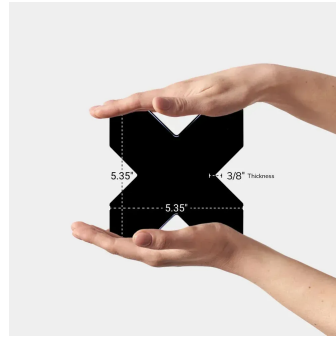

# Moroccan Black Cross 5x5 Polished Ceramic Tile

[View Product](#)

SKU	ATMORNERCR
Item size	5.35x5.35 inch
Tile Finish	Glossy
Coverage	0.199
Sold By	box
Sq Ft Per Box	5.38
Tile Use	Outdoors, Indoor Walls, Light traffic floors, Shower Walls, Heat areas up to 150F, Commercial walls
Tile Edges	Pressed
Recommended Grout 1	Laticrete Permacolor White

Material	Ceramic
Thickness	3/8 inch
Mounting type	Loose
Priced By	sf
Pieces Per Box	27
Weight	2.97
Shade Variation	V3 (moderate)
Recommended thinset	Laticrete 254 Platinum
Country of Origin	Spain