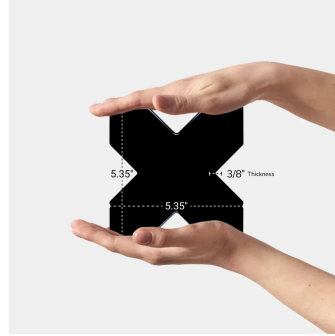

## Moroccan Black Cross 5x5 Polished Ceramic Tile

[View Product](#)

SKU	ATMORNERCR	Material	Ceramic
Item size	5.35x5.35 inch	Thickness	3/8 inch
Tile Finish	Glossy	Mounting type	Loose
Coverage	0.199	Priced By	sf
Sold By	box	Pieces Per Box	27
Sq Ft Per Box	5.38	Weight	2.97
Tile Use	Outdoors, Indoor Walls, Light traffic floors, Shower Walls, Heat areas up to 150F, Commercial walls	Shade Variation	V3 (moderate)
Tile Edges	Pressed	Recommended thinset	Laticrete 254 Platinum
Recommended Grout 1	Laticrete Permacolor White	Country of Origin	Spain