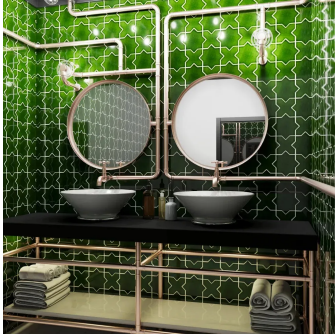

Moroccan Green Cross 5x5 Polished Ceramic Tile

[View Product](#)

SKU	ATMORVERCR
Item size	5.35x5.35 inch
Tile Finish	Glossy
Coverage	0.199
Sold By	box
Sq Ft Per Box	5.38
Tile Use	Outdoors, Indoor Walls, Light traffic floors, Shower Walls, Heat areas up to 150F, Commercial walls
Tile Edges	Pressed
Recommended Grout 1	Laticrete Permacolor White

Material	Ceramic
Thickness	3/8 inch
Mounting type	Loose
Priced By	sf
Pieces Per Box	27
Weight	2.97
Shade Variation	V3 (moderate)
Recommended thinset	Laticrete 254 Platinum
Country of Origin	Spain