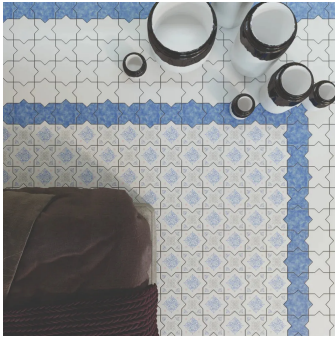

# Moroccan White Cross 5x5 Matte Ceramic Tile

[View Product](#)

SKU	ATMORWHTCR
Item size	5.35x5.35 inch
Tile Finish	Matte
Coverage	0.199
Sold By	box
Sq Ft Per Box	5.38
Tile Use	Outdoors, Indoor Walls, Light traffic floors, Shower Walls, Shower Floor, Heat areas up to 150F, Commercial walls
Tile Edges	Pressed
Recommended Grout 1	Laticrete Permacolor White

Material	Ceramic
Thickness	3/8 inch
Mounting type	Loose
Priced By	sf
Pieces Per Box	27
Weight	2.97
Shade Variation	V3 (moderate)
Recommended thinset	Laticrete 254 Platinum
Country of Origin	Spain