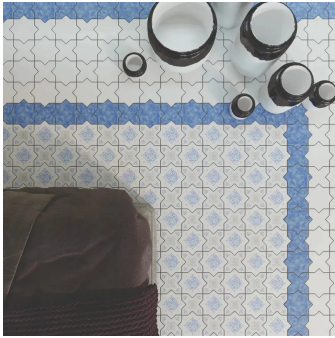

Moroccan White Cross 5x5 Matte Ceramic Tile

[View Product](#)

SKU	ATMORWHTCR
Item size	5.35x5.35 inch
Tile Finish	Matte
Coverage	0.199
Sold By	box
Sq Ft Per Box	5.38
Tile Use	Outdoors, Indoor Walls, Light traffic floors, Shower Walls, Shower Floor, Heat areas up to 150F, Commercial walls
Tile Edges	Pressed
Recommended Grout 1	Laticrete Permacolor White

Material	Ceramic
Thickness	3/8 inch
Mounting type	Loose
Priced By	sf
Pieces Per Box	27
Weight	2.97
Shade Variation	V3 (moderate)
Recommended thinset	Laticrete 254 Platinum
Country of Origin	Spain