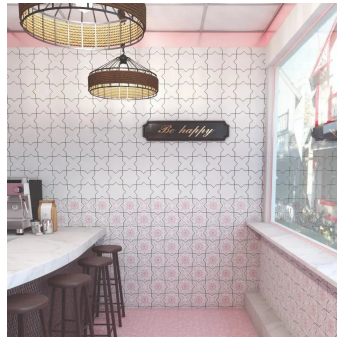

Moroccan White Cross 5x5 Matte Ceramic Tile

[View Product](#)

SKU	ATMORWHTCR
Item size	5.35x5.35 inch
Tile Finish	Matte
Coverage	0.199
Sold By	box
Sq Ft Per Box	5.38
Tile Use	Outdoors, Indoor Walls, Light traffic floors, Shower Walls, Shower Floor, Heat areas up to 150F, Commercial walls
Tile Edges	Pressed
Recommended Grout 1	Laticrete Permacolor White

Material	Ceramic
Thickness	3/8 inch
Mounting type	Loose
Priced By	sf
Pieces Per Box	27
Weight	2.97
Shade Variation	V3 (moderate)
Recommended thinset	Laticrete 254 Platinum
Country of Origin	Spain