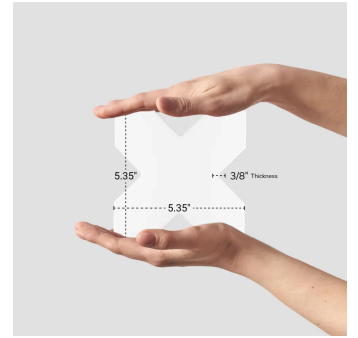

# Moroccan White Cross 5x5 Matte Ceramic Tile

[View Product](#)

SKU	ATMORWHTCR
Item size	5.35x5.35 inch
Tile Finish	Matte
Coverage	0.199
Sold By	box
Sq Ft Per Box	5.38
Tile Use	Outdoors, Indoor Walls, Light traffic floors, Shower Walls, Shower Floor, Heat areas up to 150F, Commercial walls
Tile Edges	Pressed
Recommended Grout 1	Laticrete Permacolor White

Material	Ceramic
Thickness	3/8 inch
Mounting type	Loose
Priced By	sf
Pieces Per Box	27
Weight	2.97
Shade Variation	V3 (moderate)
Recommended thinset	Laticrete 254 Platinum
Country of Origin	Spain