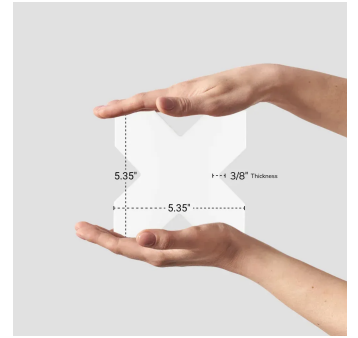

Moroccan White Cross 5x5 Matte Ceramic Tile

[View Product](#)

SKU	ATMORWHTCR
Item size	5.35x5.35 inch
Tile Finish	Matte
Coverage	0.199
Sold By	box
Sq Ft Per Box	5.38
Tile Use	Outdoors, Indoor Walls, Light traffic floors, Shower Walls, Shower Floor, Heat areas up to 150F, Commercial walls
Tile Edges	Pressed
Recommended Grout 1	Laticrete Permacolor White

Material	Ceramic
Thickness	3/8 inch
Mounting type	Loose
Priced By	sf
Pieces Per Box	27
Weight	2.97
Shade Variation	V3 (moderate)
Recommended thinset	Laticrete 254 Platinum
Country of Origin	Spain