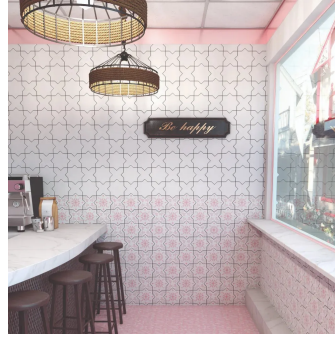

# Moroccan White Star 5x5 Matte Ceramic Tile

[View Product](#)

SKU ATMORWHTSTR

Item size 5.35x5.35 inch

Tile Finish Matte

Coverage 0.199

Sold By box

Sq Ft Per Box 5.38

Tile Use Outdoors, Indoor Walls, Light traffic floors, Shower Walls, Shower Floor, Heat areas up to 150F, Commercial walls

Tile Edges Pressed

Recommended Grout 1 Laticrete Permacolor White

Material Ceramic