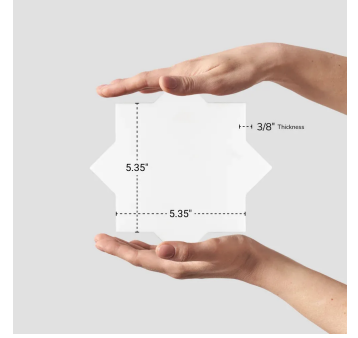

# Moroccan White Star 5x5 Matte Ceramic Tile

[View Product](#)

SKU ATMORWHTSTR

Item size 5.35x5.35 inch

Tile Finish Matte

Coverage 0.199

Sold By box

Sq Ft Per Box 5.38

Tile Use Outdoors, Indoor Walls, Light traffic floors, Shower Walls, Shower Floor, Heat areas up to 150F, Commercial walls

Tile Edges Pressed

Recommended Grout 1 Laticrete Permacolor White

Material Ceramic

Thickness 3/8 inch

Mounting type Loose

Priced By sf

Pieces Per Box 27

Weight 4.28

Shade Variation V3 (moderate)

Recommended thinset Laticrete 254 Platinum

Country of Origin Spain