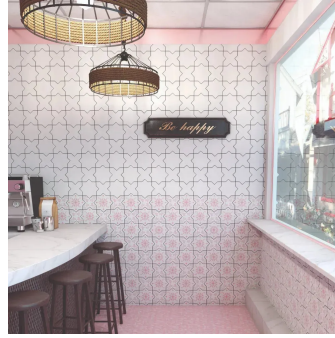

# Moroccan White Star 5x5 Matte Ceramic Tile

[View Product](#)

SKU ATMORWHTSTR

Item size 5.35x5.35 inch

Tile Finish Matte

Coverage 0.199

Sold By box

Sq Ft Per Box 5.38

Tile Use Outdoors, Indoor Walls, Light traffic floors, Shower Walls, Shower Floor, Heat areas up to 150F, Commercial walls

Tile Edges Pressed

Recommended Grout 1 Laticrete Permacolor White

Material Ceramic