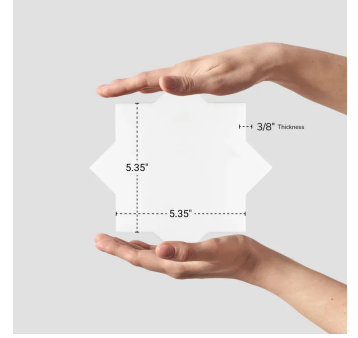

# Moroccan White Star 5x5 Matte Ceramic Tile

[View Product](#)

SKU ATMORWHTSTR

Item size 5.35x5.35 inch

Tile Finish Matte

Coverage 0.199

Sold By box

Sq Ft Per Box 5.38

Tile Use Outdoors, Indoor Walls, Light traffic floors, Shower Walls, Shower Floor, Heat areas up to 150F, Commercial walls

Tile Edges Pressed

Recommended Grout 1 Laticrete Permacolor White

Material Ceramic

Thickness 3/8 inch

Mounting type Loose

Priced By sf

Pieces Per Box 27

Weight 4.28

Shade Variation V3 (moderate)

Recommended thinset Laticrete 254 Platinum

Country of Origin Spain