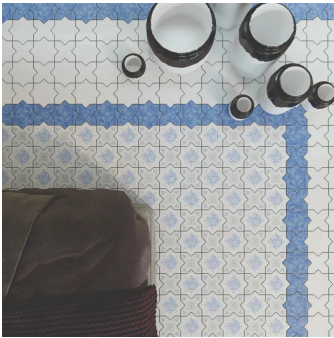

# Moroccan White Star 5x5 Matte Ceramic Tile

[View Product](#)

SKU ATMORWHTSTR

Item size 5.35x5.35 inch

Tile Finish Matte

Coverage 0.199

Sold By box

Sq Ft Per Box 5.38

Tile Use Outdoors, Indoor Walls, Light traffic floors, Shower Walls, Shower Floor, Heat areas up to 150F, Commercial walls

Tile Edges Pressed

Recommended Grout 1 Laticrete Permacolor White

Material Ceramic