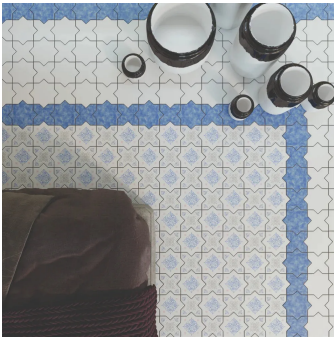

# Moroccan White Star 5x5 Matte Ceramic Tile

[View Product](#)

SKU ATMORWHTSTR

Item size 5.35x5.35 inch

Tile Finish Matte

Coverage 0.199

Sold By box

Sq Ft Per Box 5.38

Tile Use Outdoors, Indoor Walls, Light traffic floors, Shower Walls, Shower Floor, Heat areas up to 150F, Commercial walls

Tile Edges Pressed

Recommended Grout 1 Laticrete Permacolor White

Material Ceramic