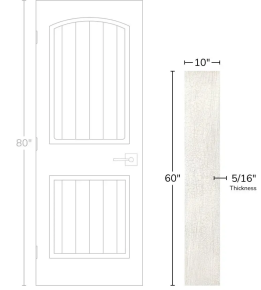

White 10x60 Matte Porcelain Tile

[View Product](#)

SKU	ATKASCAR1060	Material	Porcelain
Item size	9.85x59 inch	Thickness	5/16 inch
Tile Finish	Matte	Mounting type	Loose
Coverage	4.035	Priced By	sf
Sold By	box	Pieces Per Box	3
Sq Ft Per Box	12.11	Weight	4.23
Tile Use	Outdoors, Indoor Walls, Light traffic floors, High traffic floors, Shower Walls, Shower Floor, Steam Room, Heat areas up to 150F, Commercial walls, Commercial Floors	Shade Variation	V2 (slight)
Tile Edges	Rectified	Recommended thinset	Laticrete 254 Platinum
Recommended Grout 1	Laticrete Permacolor White	Country of Origin	Italy