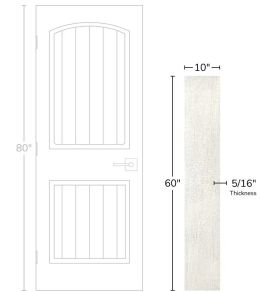

White 10x60 Matte Porcelain Tile

[View Product](#)

SKU	ATKASCAR1060	Material	Porcelain
Item size	9.85x59 inch	Thickness	5/16 inch
Tile Finish	Matte	Mounting type	Loose
Coverage	4.035	Priced By	sf
Sold By	box	Pieces Per Box	3
Sq Ft Per Box	12.11	Weight	4.23
Tile Use	Outdoors, Indoor Walls, Light traffic floors, High traffic floors, Shower Walls, Shower Floor, Steam Room, Heat areas up to 150F, Commercial walls, Commercial Floors	Shade Variation	V2 (slight)
Tile Edges	Rectified	Recommended thinset	Laticrete 254 Platinum
Recommended Grout 1	Laticrete Permacolor White	Country of Origin	Italy