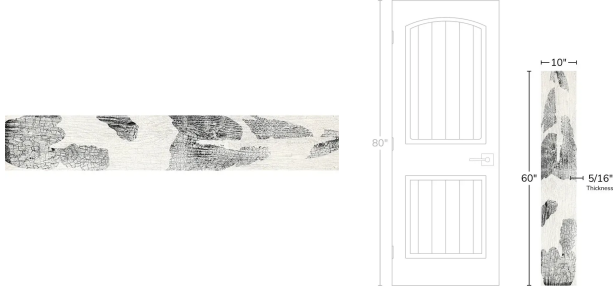

White Koi 10x60 Matte Porcelain Tile

[View Product](#)

| | | | |
|---------------------|---|---------------------|------------------------|
| SKU | ATKASCARKOI | Material | Porcelain |
| Item size | 9.85x59 inch | Thickness | 5/16 inch |
| Tile Finish | Matte | Mounting type | Loose |
| Coverage | 4.035 | Priced By | sf |
| Sold By | box | Pieces Per Box | 3 |
| Sq Ft Per Box | 12.11 | Weight | 4.23 |
| Tile Use | Outdoors, Indoor Walls, Light traffic floors, High traffic floors, Shower Walls, Shower Floor, Steam Room, Heat areas up to 150F, Commercial walls, Commercial Floors | Shade Variation | V2 (slight) |
| Tile Edges | Rectified | Recommended thinset | Laticrete 254 Platinum |
| Recommended Grout 1 | Laticrete Permacolor White | Country of Origin | Italy |