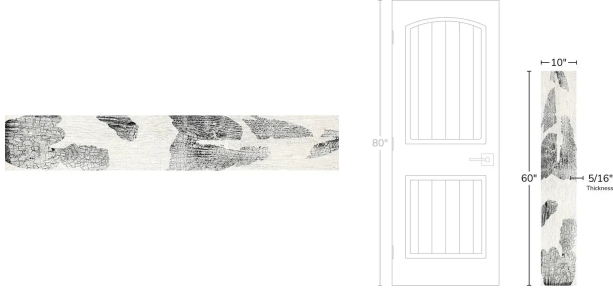

# White Koi 10x60 Matte Porcelain Tile

[View Product](#)

SKU	ATKASCARKOI	Material	Porcelain
Item size	9.85x59 inch	Thickness	5/16 inch
Tile Finish	Matte	Mounting type	Loose
Coverage	4.035	Priced By	sf
Sold By	box	Pieces Per Box	3
Sq Ft Per Box	12.11	Weight	4.23
Tile Use	Outdoors, Indoor Walls, Light traffic floors, High traffic floors, Shower Walls, Shower Floor, Steam Room, Heat areas up to 150F, Commercial walls, Commercial Floors	Shade Variation	V2 (slight)
Tile Edges	Rectified	Recommended thinset	Laticrete 254 Platinum
Recommended Grout 1	Laticrete Permacolor White	Country of Origin	Italy