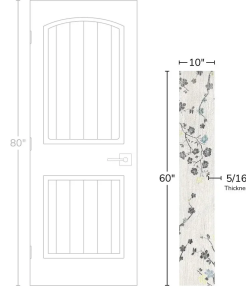

White Zensen 10x60 Matte Porcelain Tile

[View Product](#)

SKU	ATKASCARSAK	Material	Porcelain
Item size	9.85x59 inch	Thickness	5/16 inch
Tile Finish	Matte	Mounting type	Loose
Coverage	4.035	Priced By	sf
Sold By	box	Pieces Per Box	3
Sq Ft Per Box	12.11	Weight	4.23
Tile Use	Outdoors, Indoor Walls, Light traffic floors, High traffic floors, Shower Walls, Shower Floor, Steam Room, Heat areas up to 150F, Commercial walls, Commercial Floors	Shade Variation	V2 (slight)
Tile Edges	Rectified	Recommended thinset	Laticrete 254 Platinum
Recommended Grout 1	Laticrete Permacolor White	Country of Origin	Italy