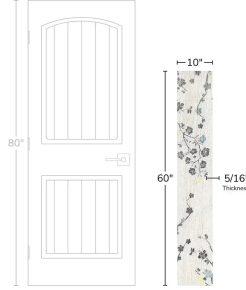

White Zensen 10x60 Matte Porcelain Tile

[View Product](#)

SKU	ATKASCARSAK
Item size	9.85x59 inch
Tile Finish	Matte
Coverage	4.035
Sold By	box
Sq Ft Per Box	12.11
Tile Use	Outdoors, Indoor Walls, Light traffic floors, High traffic floors, Shower Walls, Shower Floor, Steam Room, Heat areas up to 150F, Commercial walls, Commercial Floors
Tile Edges	Rectified
Recommended Grout 1	Laticrete Permacolor White

Material	Porcelain
Thickness	5/16 inch
Mounting type	Loose
Priced By	sf
Pieces Per Box	3
Weight	4.23
Shade Variation	V2 (slight)
Recommended thinset	Laticrete 254 Platinum
Country of Origin	Italy