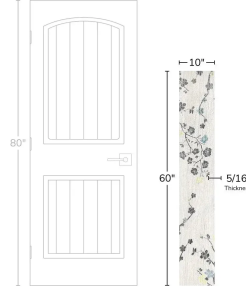

White Zensen 10x60 Matte Porcelain Tile

[View Product](#)

SKU	ATKASCARSAK	Material	Porcelain
Item size	9.85x59 inch	Thickness	5/16 inch
Tile Finish	Matte	Mounting type	Loose
Coverage	4.035	Priced By	sf
Sold By	box	Pieces Per Box	3
Sq Ft Per Box	12.11	Weight	4.23
Tile Use	Outdoors, Indoor Walls, Light traffic floors, High traffic floors, Shower Walls, Shower Floor, Steam Room, Heat areas up to 150F, Commercial walls, Commercial Floors	Shade Variation	V2 (slight)
Tile Edges	Rectified	Recommended thinset	Laticrete 254 Platinum
Recommended Grout 1	Laticrete Permacolor White	Country of Origin	Italy