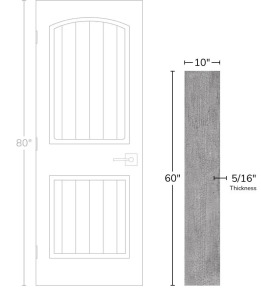

## Gray 10x60 Matte Porcelain Tile

[View Product](#)

SKU	ATKASFUM1060
Item size	9.85x59 inch
Tile Finish	Matte
Coverage	4.035
Sold By	box
Sq Ft Per Box	12.11
Tile Use	Outdoors, Indoor Walls, Light traffic floors, High traffic floors, Shower Walls, Shower Floor, Steam Room, Heat areas up to 150F, Commercial walls, Commercial Floors
Tile Edges	Rectified
Recommended Grout 1	Laticrete Permacolor White

Material	Porcelain
Thickness	5/16 inch
Mounting type	Loose
Priced By	sf
Pieces Per Box	3
Weight	4.23
Shade Variation	V2 (slight)
Recommended thinset	Laticrete 254 Platinum
Country of Origin	Italy