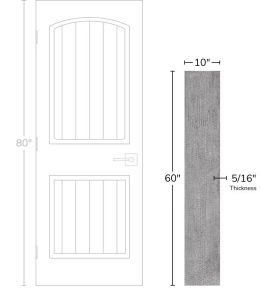

Gray 10x60 Matte Porcelain Tile

[View Product](#)

SKU	ATKASFUM1060
Item size	9.85x59 inch
Tile Finish	Matte
Coverage	4.035
Sold By	box
Sq Ft Per Box	12.11
Tile Use	Outdoors, Indoor Walls, Light traffic floors, High traffic floors, Shower Walls, Shower Floor, Steam Room, Heat areas up to 150F, Commercial walls, Commercial Floors
Tile Edges	Rectified
Recommended Grout 1	Laticrete Permacolor White

Material	Porcelain
Thickness	5/16 inch
Mounting type	Loose
Priced By	sf
Pieces Per Box	3
Weight	4.23
Shade Variation	V2 (slight)
Recommended thinset	Laticrete 254 Platinum
Country of Origin	Italy