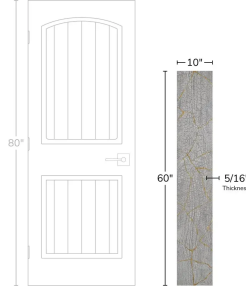

Gray Kintsugi 10x60 Matte Porcelain Tile

[View Product](#)

SKU	ATKASFUMKIN	Material	Porcelain
Item size	9.85x59 inch	Thickness	5/16 inch
Tile Finish	Matte	Mounting type	Loose
Coverage	4.035	Priced By	sf
Sold By	box	Pieces Per Box	3
Sq Ft Per Box	12.11	Weight	4.40
Tile Use	Outdoors, Indoor Walls, Light traffic floors, High traffic floors, Shower Walls, Shower Floor, Steam Room, Heat areas up to 150F, Commercial walls, Commercial Floors	Shade Variation	V2 (slight)
Tile Edges	Rectified	Recommended thinset	Laticrete 254 Platinum
Recommended Grout 1	Laticrete Permacolor White	Country of Origin	Italy