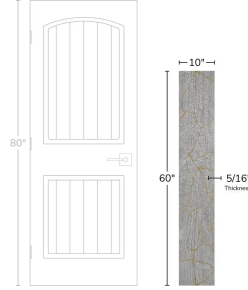

Gray Kintsugi 10x60 Matte Porcelain Tile

[View Product](#)

SKU	ATKASFUMKIN	Material	Porcelain
Item size	9.85x59 inch	Thickness	5/16 inch
Tile Finish	Matte	Mounting type	Loose
Coverage	4.035	Priced By	sf
Sold By	box	Pieces Per Box	3
Sq Ft Per Box	12.11	Weight	4.40
Tile Use	Outdoors, Indoor Walls, Light traffic floors, High traffic floors, Shower Walls, Shower Floor, Steam Room, Heat areas up to 150F, Commercial walls, Commercial Floors	Shade Variation	V2 (slight)
Tile Edges	Rectified	Recommended thinset	Laticrete 254 Platinum
Recommended Grout 1	Laticrete Permacolor White	Country of Origin	Italy