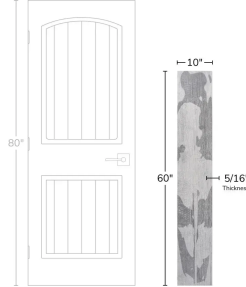

# Gray Koi 10x60 Matte Porcelain Tile

[View Product](#)

SKU	ATKASFUMKOI	Material	Porcelain
Item size	9.85x59 inch	Thickness	5/16 inch
Tile Finish	Matte	Mounting type	Loose
Coverage	4.035	Priced By	sf
Sold By	box	Pieces Per Box	3
Sq Ft Per Box	12.11	Weight	4.23
Tile Use	Outdoors, Indoor Walls, Light traffic floors, High traffic floors, Shower Walls, Shower Floor, Steam Room, Heat areas up to 150F, Commercial walls, Commercial Floors	Shade Variation	V2 (slight)
Tile Edges	Rectified	Recommended thinset	Laticrete 254 Platinum
Recommended Grout 1	Laticrete Permacolor White	Country of Origin	Italy