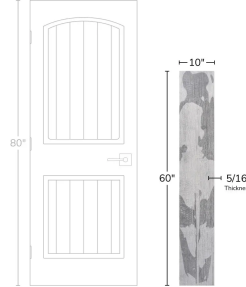

Gray Koi 10x60 Matte Porcelain Tile

[View Product](#)

SKU	ATKASFUMKOI	Material	Porcelain
Item size	9.85x59 inch	Thickness	5/16 inch
Tile Finish	Matte	Mounting type	Loose
Coverage	4.035	Priced By	sf
Sold By	box	Pieces Per Box	3
Sq Ft Per Box	12.11	Weight	4.23
Tile Use	Outdoors, Indoor Walls, Light traffic floors, High traffic floors, Shower Walls, Shower Floor, Steam Room, Heat areas up to 150F, Commercial walls, Commercial Floors	Shade Variation	V2 (slight)
Tile Edges	Rectified	Recommended thinset	Laticrete 254 Platinum
Recommended Grout 1	Laticrete Permacolor White	Country of Origin	Italy