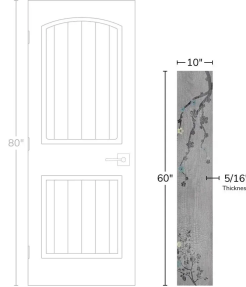

# Gray Zensen 10x60 Matte Porcelain Tile

[View Product](#)

SKU	ATKASFUMSAK	Material	Porcelain
Item size	9.85x59 inch	Thickness	5/16 inch
Tile Finish	Matte	Mounting type	Loose
Coverage	4.035	Priced By	sf
Sold By	box	Pieces Per Box	3
Sq Ft Per Box	12.11	Weight	4.23
Tile Use	Outdoors, Indoor Walls, Light traffic floors, High traffic floors, Shower Walls, Shower Floor, Steam Room, Heat areas up to 150F, Commercial walls, Commercial Floors	Shade Variation	V2 (slight)
Tile Edges	Rectified	Recommended thinset	Laticrete 254 Platinum
Recommended Grout 1	Laticrete Permacolor White	Country of Origin	Italy