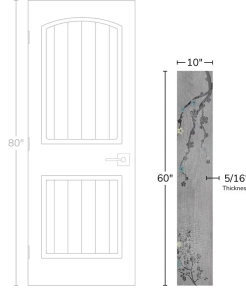

Gray Zensen 10x60 Matte Porcelain Tile

[View Product](#)

SKU	ATKASFUMSAK	Material	Porcelain
Item size	9.85x59 inch	Thickness	5/16 inch
Tile Finish	Matte	Mounting type	Loose
Coverage	4.035	Priced By	sf
Sold By	box	Pieces Per Box	3
Sq Ft Per Box	12.11	Weight	4.23
Tile Use	Outdoors, Indoor Walls, Light traffic floors, High traffic floors, Shower Walls, Shower Floor, Steam Room, Heat areas up to 150F, Commercial walls, Commercial Floors	Shade Variation	V2 (slight)
Tile Edges	Rectified	Recommended thinset	Laticrete 254 Platinum
Recommended Grout 1	Laticrete Permacolor White	Country of Origin	Italy