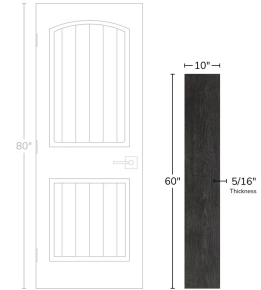

## Black 10x60 Matte Porcelain Tile

[View Product](#)

SKU	ATKASNOT1060	Material	Porcelain
Item size	9.85x59 inch	Thickness	5/16 inch
Tile Finish	Matte	Mounting type	Loose
Coverage	4.035	Priced By	sf
Sold By	box	Pieces Per Box	3
Sq Ft Per Box	12.11	Weight	4.23
Tile Use	Outdoors, Indoor Walls, Light traffic floors, High traffic floors, Shower Walls, Shower Floor, Steam Room, Heat areas up to 150F, Commercial walls, Commercial Floors	Shade Variation	V2 (slight)
Tile Edges	Rectified	Recommended thinset	Laticrete 254 Platinum
Recommended Grout 1	Laticrete Permacolor Raven Black	Country of Origin	Italy