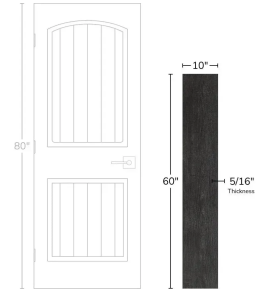

Black 10x60 Matte Porcelain Tile

[View Product](#)

SKU	ATKASNOT1060
Item size	9.85x59 inch
Tile Finish	Matte
Coverage	4.035
Sold By	box
Sq Ft Per Box	12.11
Tile Use	Outdoors, Indoor Walls, Light traffic floors, High traffic floors, Shower Walls, Shower Floor, Steam Room, Heat areas up to 150F, Commercial walls, Commercial Floors
Tile Edges	Rectified
Recommended Grout 1	Laticrete Permacolor Raven Black

Material	Porcelain
Thickness	5/16 inch
Mounting type	Loose
Priced By	sf
Pieces Per Box	3
Weight	4.23
Shade Variation	V2 (slight)
Recommended thinset	Laticrete 254 Platinum
Country of Origin	Italy