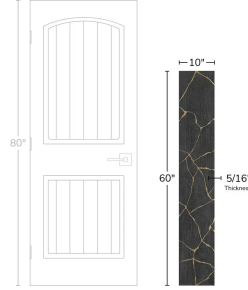

Black Kintsugi 10x60 Matte Porcelain Tile

[View Product](#)

SKU	ATKASNOTKIN	Material	Porcelain
Item size	9.85x59 inch	Thickness	5/16 inch
Tile Finish	Matte	Mounting type	Loose
Coverage	4.035	Priced By	sf
Sold By	box	Pieces Per Box	3
Sq Ft Per Box	12.11	Weight	4.40
Tile Use	Outdoors, Indoor Walls, Light traffic floors, High traffic floors, Shower Walls, Shower Floor, Steam Room, Heat areas up to 150F, Commercial walls, Commercial Floors	Shade Variation	V2 (slight)
Tile Edges	Rectified	Recommended thinset	Laticrete 254 Platinum
Recommended Grout 1	Laticrete Permacolor Raven Black	Country of Origin	Italy