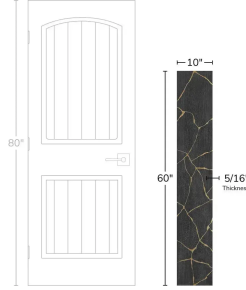

Black Kintsugi 10x60 Matte Porcelain Tile

[View Product](#)

SKU	ATKASNOTKIN
Item size	9.85x59 inch
Tile Finish	Matte
Coverage	4.035
Sold By	box
Sq Ft Per Box	12.11
Tile Use	Outdoors, Indoor Walls, Light traffic floors, High traffic floors, Shower Walls, Shower Floor, Steam Room, Heat areas up to 150F, Commercial walls, Commercial Floors
Tile Edges	Rectified
Recommended Grout 1	Laticrete Permacolor Raven Black

Material	Porcelain
Thickness	5/16 inch
Mounting type	Loose
Priced By	sf
Pieces Per Box	3
Weight	4.40
Shade Variation	V2 (slight)
Recommended thinset	Laticrete 254 Platinum
Country of Origin	Italy