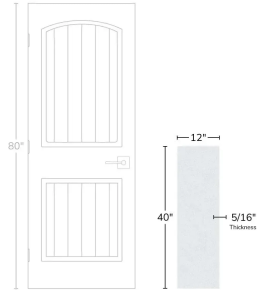

Gray 12x40 Matte Ceramic Tile

[View Product](#)

SKU	ATMOVGR1240
Item size	11.7x39.2 inch
Tile Finish	Satin
Coverage	3.185
Sold By	box
Sq Ft Per Box	19.11
Tile Use	Indoor Walls, Light traffic floors, Shower Walls, Steam Room, Heat areas up to 150F, Commercial walls
Tile Edges	Pressed
Recommended Grout 1	Laticrete Permacolor White

Material	Ceramic
Thickness	5/16 inch
Mounting type	Loose
Priced By	sf
Pieces Per Box	6
Weight	2.90
Shade Variation	V2 (slight)
Recommended thinset	Laticrete 254 Platinum
Country of Origin	Spain