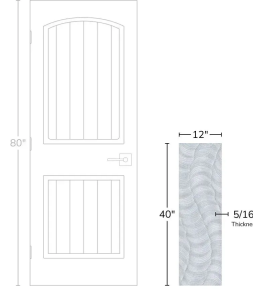

Gray Wave 12x40 Matte Ceramic Tile

[View Product](#)

SKU	ATMOVGRDEC
Item size	11.7x39.2 inch
Tile Finish	Matte
Coverage	3.185
Sold By	box
Sq Ft Per Box	15.93
Tile Use	Indoor Walls, Shower Walls, Steam Room, Heat areas up to 150F, Commercial walls
Tile Edges	Pressed
Recommended Grout 1	Laticrete Permacolor White

Material	Ceramic
Thickness	5/16 inch
Mounting type	Loose
Priced By	sf
Pieces Per Box	5
Weight	3.00
Shade Variation	V2 (slight)
Recommended thinset	Laticrete 254 Platinum
Country of Origin	Spain