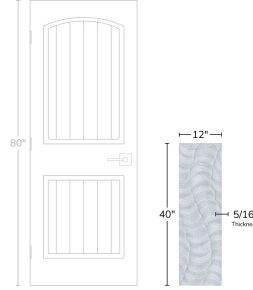

Gray Wave 12x40 Matte Ceramic Tile

[View Product](#)

SKU	ATMOVGRDEC	Material	Ceramic
Item size	11.7x39.2 inch	Thickness	5/16 inch
Tile Finish	Matte	Mounting type	Loose
Coverage	3.185	Priced By	sf
Sold By	box	Pieces Per Box	5
Sq Ft Per Box	15.93	Weight	3.00
Tile Use	Indoor Walls, Shower Walls, Steam Room, Heat areas up to 150F, Commercial walls	Shade Variation	V2 (slight)
Tile Edges	Pressed	Recommended thinset	Laticrete 254 Platinum
Recommended Grout 1	Laticrete Permacolor White	Country of Origin	Spain