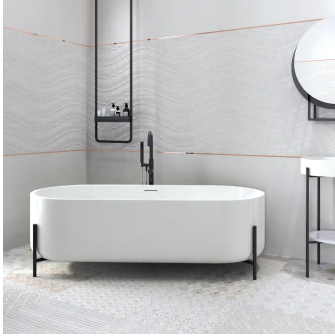

Gray Wave 12x40 Matte Ceramic Tile

[View Product](#)

SKU	ATMOVGRDEC
Item size	11.7x39.2 inch
Tile Finish	Matte
Coverage	3.185
Sold By	box
Sq Ft Per Box	15.93
Tile Use	Indoor Walls, Shower Walls, Steam Room, Heat areas up to 150F, Commercial walls
Tile Edges	Pressed
Recommended Grout 1	Laticrete Permacolor White

Material	Ceramic
Thickness	5/16 inch
Mounting type	Loose
Priced By	sf
Pieces Per Box	5
Weight	3.00
Shade Variation	V2 (slight)
Recommended thinset	Laticrete 254 Platinum
Country of Origin	Spain