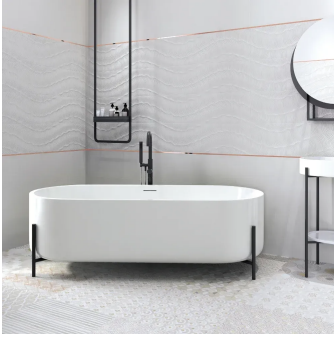

Gray Wave 12x40 Matte Ceramic Tile

[View Product](#)

SKU	ATMOVGRDEC
Item size	11.7x39.2 inch
Tile Finish	Matte
Coverage	3.185
Sold By	box
Sq Ft Per Box	15.93
Tile Use	Indoor Walls, Shower Walls, Steam Room, Heat areas up to 150F, Commercial walls
Tile Edges	Pressed
Recommended Grout 1	Laticrete Permacolor White

Material	Ceramic
Thickness	5/16 inch
Mounting type	Loose
Priced By	sf
Pieces Per Box	5
Weight	3.00
Shade Variation	V2 (slight)
Recommended thinset	Laticrete 254 Platinum
Country of Origin	Spain