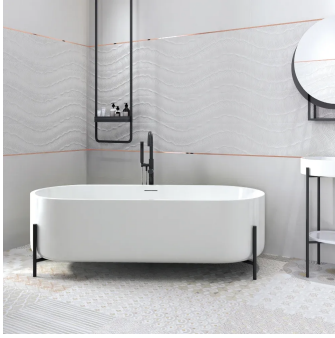

Gray Wave 12x40 Matte Ceramic Tile

[View Product](#)

SKU	ATMOVGRDEC	Material	Ceramic
Item size	11.7x39.2 inch	Thickness	5/16 inch
Tile Finish	Matte	Mounting type	Loose
Coverage	3.185	Priced By	sf
Sold By	box	Pieces Per Box	5
Sq Ft Per Box	15.93	Weight	3.00
Tile Use	Indoor Walls, Shower Walls, Steam Room, Heat areas up to 150F, Commercial walls	Shade Variation	V2 (slight)
Tile Edges	Pressed	Recommended thinset	Laticrete 254 Platinum
Recommended Grout 1	Laticrete Permacolor White	Country of Origin	Spain