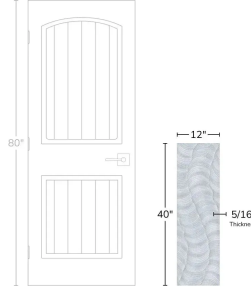

Gray Wave 12x40 Matte Ceramic Tile

[View Product](#)

SKU	ATMOVGRDEC
Item size	11.7x39.2 inch
Tile Finish	Matte
Coverage	3.185
Sold By	box
Sq Ft Per Box	15.93
Tile Use	Indoor Walls, Shower Walls, Steam Room, Heat areas up to 150F, Commercial walls
Tile Edges	Pressed
Recommended Grout 1	Laticrete Permacolor White

Material	Ceramic
Thickness	5/16 inch
Mounting type	Loose
Priced By	sf
Pieces Per Box	5
Weight	3.00
Shade Variation	V2 (slight)
Recommended thinset	Laticrete 254 Platinum
Country of Origin	Spain