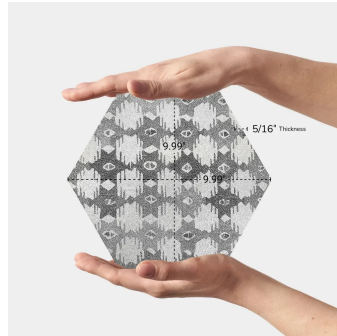

## Gray 10" Deco Hexagon Matte Ceramic Tile

[View Product](#)

SKU	ATMOVHEXDECGR	Material	Porcelain
Item size	9.9x9.9 inch	Thickness	5/16 inch
Tile Finish	Matte	Mounting type	Loose
Coverage	0.681	Priced By	sf
Sold By	box	Pieces Per Box	17
Sq Ft Per Box	10.03	Weight	4.69
Tile Use	Outdoors, Indoor Walls, Light traffic floors, High traffic floors, Shower Walls, Shower Floor, Steam Room, Heat areas up to 150F, Commercial walls, Commercial Floors	Shade Variation	V3 (moderate)
Tile Edges	Pressed	Recommended thinset	Laticrete 254 Platinum
Recommended Grout 1	Laticrete Permacolor White	Country of Origin	Spain