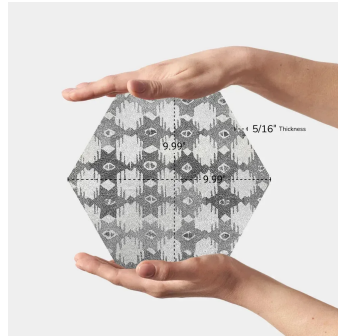

Gray 10" Deco Hexagon Matte Ceramic Tile

[View Product](#)

SKU	ATMOVHEXDECGR
Item size	9.9x9.9 inch
Tile Finish	Matte
Coverage	0.681
Sold By	box
Sq Ft Per Box	10.03
Tile Use	Outdoors, Indoor Walls, Light traffic floors, High traffic floors, Shower Walls, Shower Floor, Steam Room, Heat areas up to 150F, Commercial walls, Commercial Floors
Tile Edges	Pressed
Recommended Grout 1	Laticrete Permacolor White

Material	Porcelain
Thickness	5/16 inch
Mounting type	Loose
Priced By	sf
Pieces Per Box	17
Weight	4.69
Shade Variation	V3 (moderate)
Recommended thinset	Laticrete 254 Platinum
Country of Origin	Spain