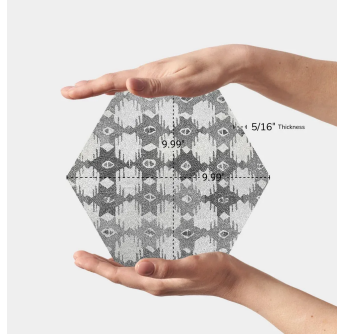

Gray 10" Deco Hexagon Matte Ceramic Tile

[View Product](#)

SKU	ATMOVHEXDECGR	Material	Porcelain
Item size	9.9x9.9 inch	Thickness	5/16 inch
Tile Finish	Matte	Mounting type	Loose
Coverage	0.681	Priced By	sf
Sold By	box	Pieces Per Box	17
Sq Ft Per Box	10.03	Weight	4.69
Tile Use	Outdoors, Indoor Walls, Light traffic floors, High traffic floors, Shower Walls, Shower Floor, Steam Room, Heat areas up to 150F, Commercial walls, Commercial Floors	Shade Variation	V3 (moderate)
Tile Edges	Pressed	Recommended thinset	Laticrete 254 Platinum
Recommended Grout 1	Laticrete Permacolor White	Country of Origin	Spain