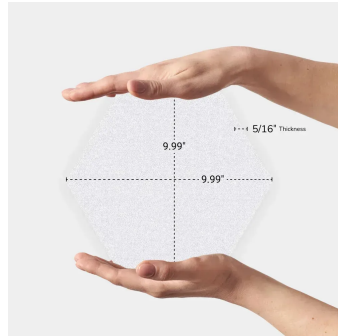

Gray 10" Hexagon Matte Ceramic Tile

[View Product](#)

SKU	ATMOVHEXGR
Item size	9.9x9.9 inch
Tile Finish	Matte
Coverage	0.681
Sold By	box
Sq Ft Per Box	10.03
Tile Use	Outdoors, Indoor Walls, Light traffic floors, High traffic floors, Shower Walls, Shower Floor, Steam Room, Heat areas up to 150F, Commercial walls, Commercial Floors
Tile Edges	Pressed
Recommended Grout 1	Laticrete Permacolor White

Material	Porcelain
Thickness	5/16 inch
Mounting type	Loose
Priced By	sf
Pieces Per Box	17
Weight	4.69
Shade Variation	V2 (slight)
Recommended thinset	Laticrete 254 Platinum
Country of Origin	Spain