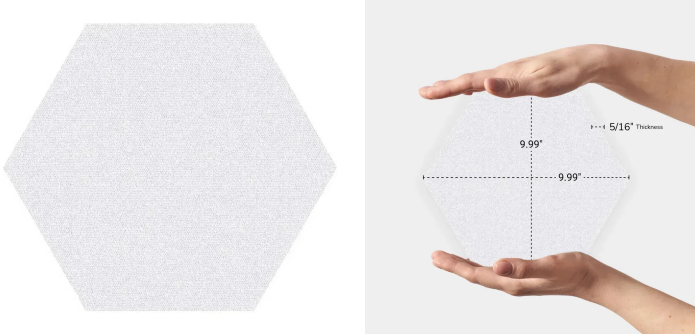

Gray 10" Hexagon Matte Ceramic Tile

[View Product](#)

SKU	ATMOVHEXGR	Material	Porcelain
Item size	9.9x9.9 inch	Thickness	5/16 inch
Tile Finish	Matte	Mounting type	Loose
Coverage	0.681	Priced By	sf
Sold By	box	Pieces Per Box	17
Sq Ft Per Box	10.03	Weight	4.69
Tile Use	Outdoors, Indoor Walls, Light traffic floors, High traffic floors, Shower Walls, Shower Floor, Steam Room, Heat areas up to 150F, Commercial walls, Commercial Floors	Shade Variation	V2 (slight)
Tile Edges	Pressed	Recommended thinset	Laticrete 254 Platinum
Recommended Grout 1	Laticrete Permacolor White	Country of Origin	Spain