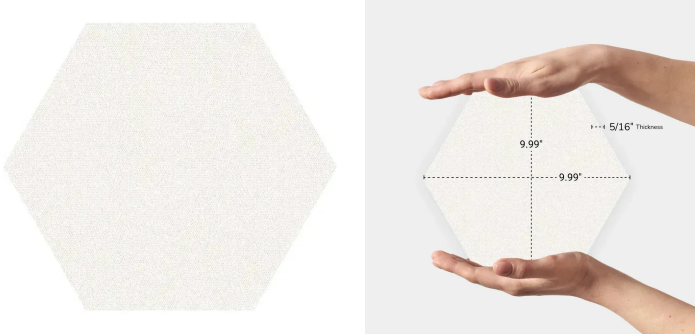

Beige 10" Hexagon Matte Ceramic Tile

[View Product](#)

| | | | |
|---------------------|---|---------------------|------------------------|
| SKU | ATMOVHEXIVR | Material | Porcelain |
| Item size | 9.9x9.9 inch | Thickness | 5/16 inch |
| Tile Finish | Matte | Mounting type | Loose |
| Coverage | 0.681 | Priced By | sf |
| Sold By | box | Pieces Per Box | 17 |
| Sq Ft Per Box | 10.03 | Weight | 4.69 |
| Tile Use | Outdoors, Indoor Walls, Light traffic floors, High traffic floors, Shower Walls, Shower Floor, Steam Room, Heat areas up to 150F, Commercial walls, Commercial Floors | Shade Variation | V2 (slight) |
| Tile Edges | Pressed | Recommended thinset | Laticrete 254 Platinum |
| Recommended Grout 1 | Laticrete Permacolor White | Country of Origin | Spain |