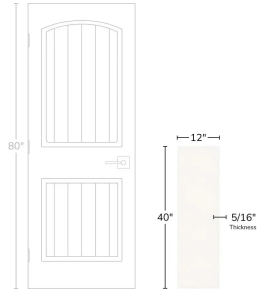

Beige 12x40 Matte Ceramic Tile

[View Product](#)

SKU	ATMOVIVR1240	Material	Ceramic
Item size	11.7x39.2 inch	Thickness	5/16 inch
Tile Finish	Matte	Mounting type	Loose
Coverage	3.185	Priced By	sf
Sold By	box	Pieces Per Box	6
Sq Ft Per Box	19.11	Weight	2.90
Tile Use	Indoor Walls, Light traffic floors, Shower Walls, Shower Floor, Steam Room, Heat areas up to 150F, Commercial walls	Shade Variation	V2 (slight)
Tile Edges	Pressed	Recommended thinset	Laticrete 254 Platinum
Recommended Grout 1	Laticrete Permacolor White	Country of Origin	Spain