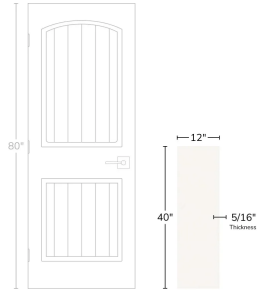

# Beige 12x40 Matte Ceramic Tile

[View Product](#)

SKU	ATMOVIVR1240	Material	Ceramic
Item size	11.7x39.2 inch	Thickness	5/16 inch
Tile Finish	Matte	Mounting type	Loose
Coverage	3.185	Priced By	sf
Sold By	box	Pieces Per Box	6
Sq Ft Per Box	19.11	Weight	2.90
Tile Use	Indoor Walls, Light traffic floors, Shower Walls, Shower Floor, Steam Room, Heat areas up to 150F, Commercial walls	Shade Variation	V2 (slight)
Tile Edges	Pressed	Recommended thinset	Laticrete 254 Platinum
Recommended Grout 1	Laticrete Permacolor White	Country of Origin	Spain