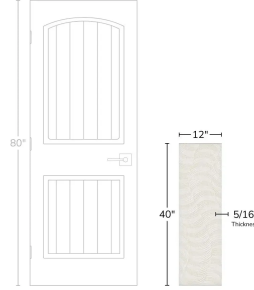

Beige Wave 12x40 Matte Ceramic Tile

[View Product](#)

SKU	ATMOVIVRDEC	Material	Ceramic
Item size	11.7x39.2 inch	Thickness	5/16 inch
Tile Finish	Matte	Mounting type	Loose
Coverage	3.185	Priced By	sf
Sold By	box	Pieces Per Box	5
Sq Ft Per Box	15.93	Weight	3.00
Tile Use	Indoor Walls, Shower Walls, Steam Room, Heat areas up to 150F, Commercial walls	Shade Variation	V2 (slight)
Tile Edges	Pressed	Recommended thinset	Laticrete 254 Platinum
Recommended Grout 1	Laticrete Permacolor White	Country of Origin	Spain