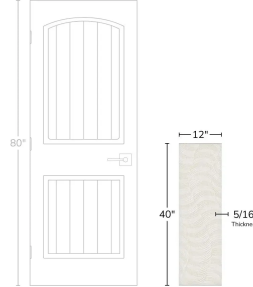

# Beige Wave 12x40 Matte Ceramic Tile

[View Product](#)

SKU	ATMOVIVRDEC	Material	Ceramic
Item size	11.7x39.2 inch	Thickness	5/16 inch
Tile Finish	Matte	Mounting type	Loose
Coverage	3.185	Priced By	sf
Sold By	box	Pieces Per Box	5
Sq Ft Per Box	15.93	Weight	3.00
Tile Use	Indoor Walls, Shower Walls, Steam Room, Heat areas up to 150F, Commercial walls	Shade Variation	V2 (slight)
Tile Edges	Pressed	Recommended thinset	Laticrete 254 Platinum
Recommended Grout 1	Laticrete Permacolor White	Country of Origin	Spain