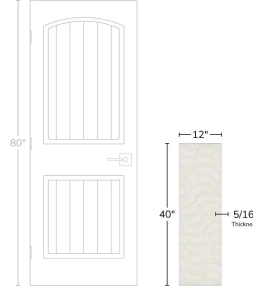

# Beige Wave 12x40 Matte Ceramic Tile

[View Product](#)

SKU	ATMOVIVRDEC
Item size	11.7x39.2 inch
Tile Finish	Matte
Coverage	3.185
Sold By	box
Sq Ft Per Box	15.93
Tile Use	Indoor Walls, Shower Walls, Steam Room, Heat areas up to 150F, Commercial walls
Tile Edges	Pressed
Recommended Grout 1	Laticrete Permacolor White

Material	Ceramic
Thickness	5/16 inch
Mounting type	Loose
Priced By	sf
Pieces Per Box	5
Weight	3.00
Shade Variation	V2 (slight)
Recommended thinset	Laticrete 254 Platinum
Country of Origin	Spain