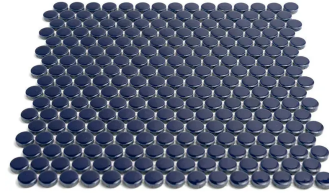

Dark Blue 1" Penny Round Polished Porcelain Mosaic

[View Product](#)

SKU	ATORB011NVG
Item size	11.46x12.4 inch
Tile Finish	Glossy
Coverage	0.987
Sold By	sheet
Sq Ft Per Box	9.87
Tile Use	Outdoors, Indoor Walls, Light traffic floors, High traffic floors, Shower Walls, Shower Floor, Steam Room, Swimming Pool, Heat areas up to 150F, Commercial walls, Commercial Floors
Recommended thinset	Laticrete 254 Platinum
Country of Origin	Thailand

Material	Porcelain
Thickness	1/4 inch
Mounting type	Mesh Mounted
Priced By	sheet
Pieces Per Box	10
Weight	1.75
Shade Variation	V3 (moderate)
Recommended Grout 1	Laticrete Permacolor