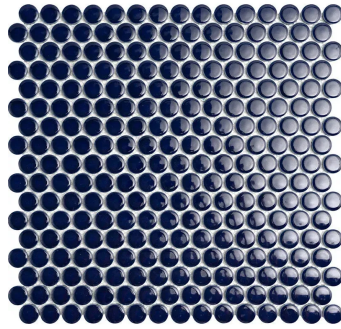

Dark Blue 1" Penny Round Polished Porcelain Mosaic

[View Product](#)

SKU	ATORB011NVG
Item size	11.46x12.4 inch
Tile Finish	Glossy
Coverage	0.987
Sold By	sheet
Sq Ft Per Box	9.87
Tile Use	Outdoors, Indoor Walls, Light traffic floors, High traffic floors, Shower Walls, Shower Floor, Steam Room, Swimming Pool, Heat areas up to 150F, Commercial walls, Commercial Floors
Recommended thinset	Laticrete 254 Platinum
Country of Origin	Thailand

Material	Porcelain
Thickness	1/4 inch
Mounting type	Mesh Mounted
Priced By	sheet
Pieces Per Box	10
Weight	1.75
Shade Variation	V3 (moderate)
Recommended Grout 1	Laticrete Permacolor