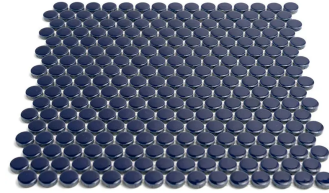

# Dark Blue 1" Penny Round Polished Porcelain Mosaic

[View Product](#)

SKU	ATORB011NVG	Material	Porcelain
Item size	11.46x12.4 inch	Thickness	1/4 inch
Tile Finish	Glossy	Mounting type	Mesh Mounted
Coverage	0.987	Priced By	sheet
Sold By	sheet	Pieces Per Box	10
Sq Ft Per Box	9.87	Weight	1.75
Tile Use	Outdoors, Indoor Walls, Light traffic floors, High traffic floors, Shower Walls, Shower Floor, Steam Room, Swimming Pool, Heat areas up to 150F, Commercial walls, Commercial Floors	Shade Variation	V3 (moderate)
Recommended thinset	Laticrete 254 Platinum	Recommended Grout 1	Laticrete Permacolor
Country of Origin	Thailand		