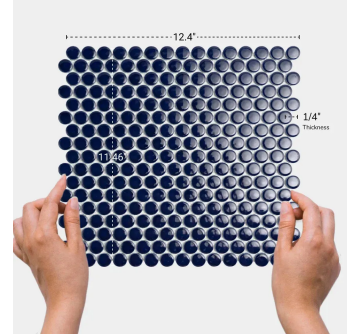

Dark Blue 1" Penny Round Polished Porcelain Mosaic

[View Product](#)

SKU	ATORB011NVG
Item size	11.46x12.4 inch
Tile Finish	Glossy
Coverage	0.987
Sold By	sheet
Sq Ft Per Box	9.87
Tile Use	Outdoors, Indoor Walls, Light traffic floors, High traffic floors, Shower Walls, Shower Floor, Steam Room, Swimming Pool, Heat areas up to 150F, Commercial walls, Commercial Floors
Recommended thinset	Laticrete 254 Platinum
Country of Origin	Thailand

Material	Porcelain
Thickness	1/4 inch
Mounting type	Mesh Mounted
Priced By	sheet
Pieces Per Box	10
Weight	1.75
Shade Variation	V3 (moderate)
Recommended Grout 1	Laticrete Permacolor