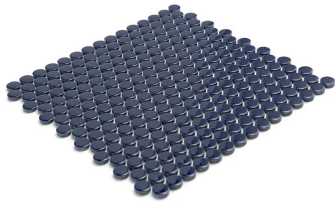

Dark Blue 1" Penny Round Polished Porcelain Mosaic

[View Product](#)

SKU	ATORB011NVG
Item size	11.46x12.4 inch
Tile Finish	Glossy
Coverage	0.987
Sold By	sheet
Sq Ft Per Box	9.87
Tile Use	Outdoors, Indoor Walls, Light traffic floors, High traffic floors, Shower Walls, Shower Floor, Steam Room, Swimming Pool, Heat areas up to 150F, Commercial walls, Commercial Floors
Recommended thinset	Laticrete 254 Platinum
Country of Origin	Thailand

Material	Porcelain
Thickness	1/4 inch
Mounting type	Mesh Mounted
Priced By	sheet
Pieces Per Box	10
Weight	1.75
Shade Variation	V3 (moderate)
Recommended Grout 1	Laticrete Permacolor