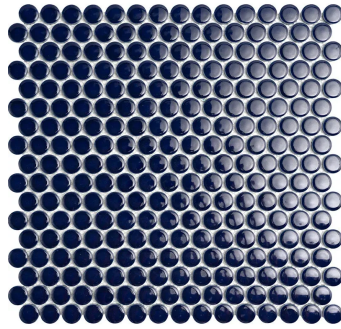

# Dark Blue 1" Penny Round Polished Porcelain Mosaic

[View Product](#)

SKU	ATORB011NVG	Material	Porcelain
Item size	11.46x12.4 inch	Thickness	1/4 inch
Tile Finish	Glossy	Mounting type	Mesh Mounted
Coverage	0.987	Priced By	sheet
Sold By	sheet	Pieces Per Box	10
Sq Ft Per Box	9.87	Weight	1.75
Tile Use	Outdoors, Indoor Walls, Light traffic floors, High traffic floors, Shower Walls, Shower Floor, Steam Room, Swimming Pool, Heat areas up to 150F, Commercial walls, Commercial Floors	Shade Variation	V3 (moderate)
Recommended thinset	Laticrete 254 Platinum	Recommended Grout 1	Laticrete Permacolor
Country of Origin	Thailand		