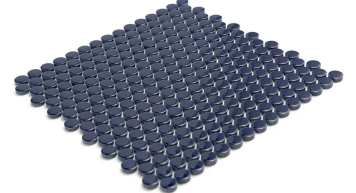

# Dark Blue 1" Penny Round Polished Porcelain Mosaic

[View Product](#)

SKU	ATORB011NVG	Material	Porcelain
Item size	11.46x12.4 inch	Thickness	1/4 inch
Tile Finish	Glossy	Mounting type	Mesh Mounted
Coverage	0.987	Priced By	sheet
Sold By	sheet	Pieces Per Box	10
Sq Ft Per Box	9.87	Weight	1.75
Tile Use	Outdoors, Indoor Walls, Light traffic floors, High traffic floors, Shower Walls, Shower Floor, Steam Room, Swimming Pool, Heat areas up to 150F, Commercial walls, Commercial Floors	Shade Variation	V3 (moderate)
Recommended thinset	Laticrete 254 Platinum	Recommended Grout 1	Laticrete Permacolor
Country of Origin	Thailand		