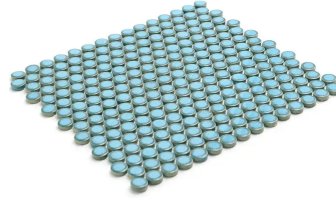

Blue Eclipse 1" Penny Round Polished Porcelain Mosaic

[View Product](#)

SKU	ATORB012BLG
Item size	11.46x12.4 inch
Tile Finish	Glossy
Coverage	0.987
Sold By	sheet
Sq Ft Per Box	9.87
Tile Use	Outdoors, Indoor Walls, Light traffic floors, High traffic floors, Shower Walls, Shower Floor, Steam Room, Swimming Pool, Heat areas up to 150F, Commercial walls, Commercial Floors
Recommended thinset	Laticrete 254 Platinum
Country of Origin	Thailand

Material	Porcelain
Thickness	1/4 inch
Mounting type	Mesh Mounted
Priced By	sheet
Pieces Per Box	10
Weight	1.75
Shade Variation	V3 (moderate)
Recommended Grout 1	Laticrete Permacolor