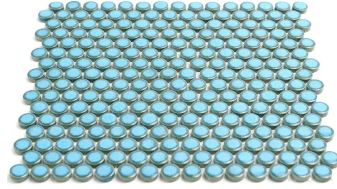

Blue Eclipse 1" Penny Round Polished Porcelain Mosaic

[View Product](#)

SKU	ATORB012BLG
Item size	11.46x12.4 inch
Tile Finish	Glossy
Coverage	0.987
Sold By	sheet
Sq Ft Per Box	9.87
Tile Use	Outdoors, Indoor Walls, Light traffic floors, High traffic floors, Shower Walls, Shower Floor, Steam Room, Swimming Pool, Heat areas up to 150F, Commercial walls, Commercial Floors
Recommended thinset	Laticrete 254 Platinum
Country of Origin	Thailand

Material	Porcelain
Thickness	1/4 inch
Mounting type	Mesh Mounted
Priced By	sheet
Pieces Per Box	10
Weight	1.75
Shade Variation	V3 (moderate)
Recommended Grout 1	Laticrete Permacolor