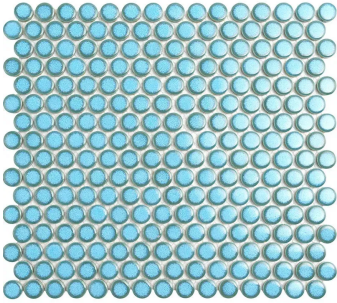

Blue Eclipse 1" Penny Round Polished Porcelain Mosaic

[View Product](#)

SKU	ATORB012BLG
Item size	11.46x12.4 inch
Tile Finish	Glossy
Coverage	0.987
Sold By	sheet
Sq Ft Per Box	9.87
Tile Use	Outdoors, Indoor Walls, Light traffic floors, High traffic floors, Shower Walls, Shower Floor, Steam Room, Swimming Pool, Heat areas up to 150F, Commercial walls, Commercial Floors
Recommended thinset	Laticrete 254 Platinum
Country of Origin	Thailand

Material	Porcelain
Thickness	1/4 inch
Mounting type	Mesh Mounted
Priced By	sheet
Pieces Per Box	10
Weight	1.75
Shade Variation	V3 (moderate)
Recommended Grout 1	Laticrete Permacolor