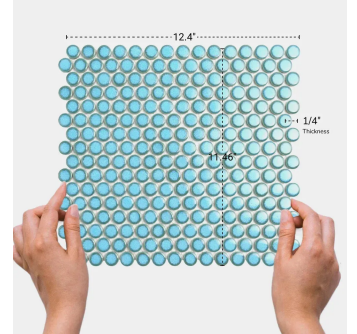

Blue Eclipse 1" Penny Round Polished Porcelain Mosaic

[View Product](#)

SKU	ATORB012BLG
Item size	11.46x12.4 inch
Tile Finish	Glossy
Coverage	0.987
Sold By	sheet
Sq Ft Per Box	9.87
Tile Use	Outdoors, Indoor Walls, Light traffic floors, High traffic floors, Shower Walls, Shower Floor, Steam Room, Swimming Pool, Heat areas up to 150F, Commercial walls, Commercial Floors
Recommended thinset	Laticrete 254 Platinum
Country of Origin	Thailand

Material	Porcelain
Thickness	1/4 inch
Mounting type	Mesh Mounted
Priced By	sheet
Pieces Per Box	10
Weight	1.75
Shade Variation	V3 (moderate)
Recommended Grout 1	Laticrete Permacolor