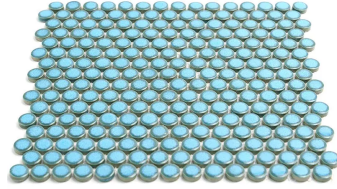

Blue Eclipse 1" Penny Round Polished Porcelain Mosaic

[View Product](#)

SKU	ATORB012BLG	Material	Porcelain
Item size	11.46x12.4 inch	Thickness	1/4 inch
Tile Finish	Glossy	Mounting type	Mesh Mounted
Coverage	0.987	Priced By	sheet
Sold By	sheet	Pieces Per Box	10
Sq Ft Per Box	9.87	Weight	1.75
Tile Use	Outdoors, Indoor Walls, Light traffic floors, High traffic floors, Shower Walls, Shower Floor, Steam Room, Swimming Pool, Heat areas up to 150F, Commercial walls, Commercial Floors	Shade Variation	V3 (moderate)
Recommended thinset	Laticrete 254 Platinum	Recommended Grout 1	Laticrete Permacolor
Country of Origin	Thailand		