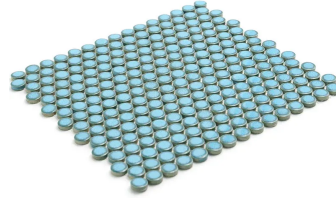

Blue Eclipse 1" Penny Round Polished Porcelain Mosaic

[View Product](#)

SKU	ATORB012BLG	Material	Porcelain
Item size	11.46x12.4 inch	Thickness	1/4 inch
Tile Finish	Glossy	Mounting type	Mesh Mounted
Coverage	0.987	Priced By	sheet
Sold By	sheet	Pieces Per Box	10
Sq Ft Per Box	9.87	Weight	1.75
Tile Use	Outdoors, Indoor Walls, Light traffic floors, High traffic floors, Shower Walls, Shower Floor, Steam Room, Swimming Pool, Heat areas up to 150F, Commercial walls, Commercial Floors	Shade Variation	V3 (moderate)
Recommended thinset	Laticrete 254 Platinum	Recommended Grout 1	Laticrete Permacolor
Country of Origin	Thailand		