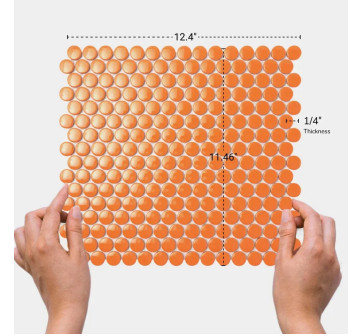

Orange 1" Penny Round Polished Porcelain Mosaic

[View Product](#)

SKU	ATORB013ORG	Material	Porcelain
Item size	11.46x12.4 inch	Thickness	1/4 inch
Tile Finish	Glossy	Mounting type	Mesh Mounted
Coverage	0.987	Priced By	sheet
Sold By	sheet	Pieces Per Box	10
Sq Ft Per Box	9.87	Weight	1.75
Tile Use	Outdoors, Indoor Walls, Light traffic floors, High traffic floors, Shower Walls, Shower Floor, Steam Room, Swimming Pool, Heat areas up to 150F, Commercial walls, Commercial Floors	Shade Variation	V3 (moderate)
Recommended thinset	Laticrete 254 Platinum	Recommended Grout 1	Laticrete Permacolor
Country of Origin	Thailand		