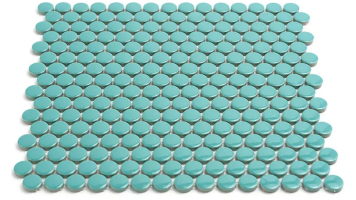

# Green 1" Penny Round Polished Porcelain Mosaic

[View Product](#)

SKU	ATORB014GNG
Item size	11.46x12.4 inch
Tile Finish	Glossy
Coverage	0.987
Sold By	sheet
Sq Ft Per Box	9.87
Tile Use	Outdoors, Indoor Walls, Light traffic floors, High traffic floors, Shower Walls, Shower Floor, Steam Room, Swimming Pool, Heat areas up to 150F, Commercial walls, Commercial Floors
Recommended thinset	Laticrete 254 Platinum
Country of Origin	Thailand

Material	Porcelain
Thickness	1/4 inch
Mounting type	Mesh Mounted
Priced By	sheet
Pieces Per Box	10
Weight	1.75
Shade Variation	V3 (moderate)
Recommended Grout 1	Laticrete Permacolor