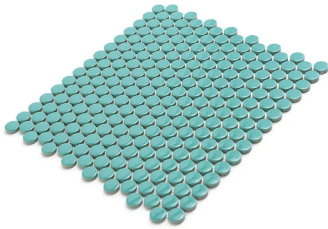

# Green 1" Penny Round Polished Porcelain Mosaic

[View Product](#)

SKU	ATORB014GNG
Item size	11.46x12.4 inch
Tile Finish	Glossy
Coverage	0.987
Sold By	sheet
Sq Ft Per Box	9.87
Tile Use	Outdoors, Indoor Walls, Light traffic floors, High traffic floors, Shower Walls, Shower Floor, Steam Room, Swimming Pool, Heat areas up to 150F, Commercial walls, Commercial Floors
Recommended thinset	Laticrete 254 Platinum
Country of Origin	Thailand

Material	Porcelain
Thickness	1/4 inch
Mounting type	Mesh Mounted
Priced By	sheet
Pieces Per Box	10
Weight	1.75
Shade Variation	V3 (moderate)
Recommended Grout 1	Laticrete Permacolor