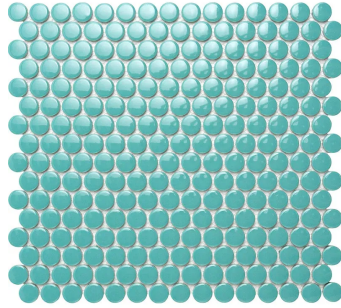

# Green 1" Penny Round Polished Porcelain Mosaic

[View Product](#)

SKU	ATORB014GNG
Item size	11.46x12.4 inch
Tile Finish	Glossy
Coverage	0.987
Sold By	sheet
Sq Ft Per Box	9.87
Tile Use	Outdoors, Indoor Walls, Light traffic floors, High traffic floors, Shower Walls, Shower Floor, Steam Room, Swimming Pool, Heat areas up to 150F, Commercial walls, Commercial Floors
Recommended thinset	Laticrete 254 Platinum
Country of Origin	Thailand

Material	Porcelain
Thickness	1/4 inch
Mounting type	Mesh Mounted
Priced By	sheet
Pieces Per Box	10
Weight	1.75
Shade Variation	V3 (moderate)
Recommended Grout 1	Laticrete Permacolor