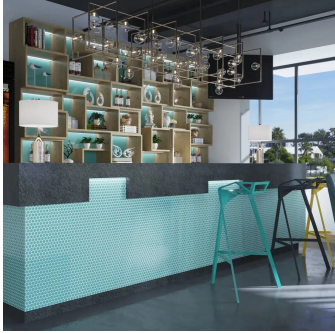

# Green 1" Penny Round Polished Porcelain Mosaic

[View Product](#)

SKU	ATORB014GNG
Item size	11.46x12.4 inch
Tile Finish	Glossy
Coverage	0.987
Sold By	sheet
Sq Ft Per Box	9.87
Tile Use	Outdoors, Indoor Walls, Light traffic floors, High traffic floors, Shower Walls, Shower Floor, Steam Room, Swimming Pool, Heat areas up to 150F, Commercial walls, Commercial Floors
Recommended thinset	Laticrete 254 Platinum
Country of Origin	Thailand