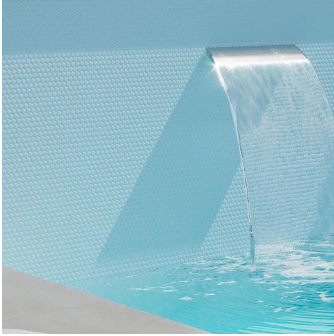

# Blue 1" Penny Round Matte Porcelain Mosaic

[View Product](#)

SKU	ATORB016LBLM
Item size	11.46x12.4 inch
Tile Finish	Matte
Coverage	0.987
Sold By	sheet
Sq Ft Per Box	9.87
Tile Use	Outdoors, Indoor Walls, Light traffic floors, High traffic floors, Shower Walls, Shower Floor, Steam Room, Swimming Pool, Heat areas up to 150F, Commercial walls, Commercial Floors
Recommended thinset	Laticrete 254 Platinum
Country of Origin	Thailand

Material	Porcelain
Thickness	1/4 inch
Mounting type	Mesh Mounted
Priced By	sheet
Pieces Per Box	10
Weight	1.75
Shade Variation	V3 (moderate)
Recommended Grout 1	Laticrete Permacolor