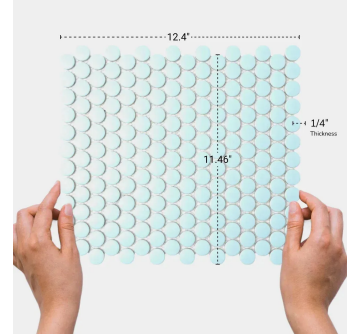

# Blue 1" Penny Round Matte Porcelain Mosaic

[View Product](#)

SKU	ATORB016LBLM
Item size	11.46x12.4 inch
Tile Finish	Matte
Coverage	0.987
Sold By	sheet
Sq Ft Per Box	9.87
Tile Use	Outdoors, Indoor Walls, Light traffic floors, High traffic floors, Shower Walls, Shower Floor, Steam Room, Swimming Pool, Heat areas up to 150F, Commercial walls, Commercial Floors
Recommended thinset	Laticrete 254 Platinum
Country of Origin	Thailand

Material	Porcelain
Thickness	1/4 inch
Mounting type	Mesh Mounted
Priced By	sheet
Pieces Per Box	10
Weight	1.75
Shade Variation	V3 (moderate)
Recommended Grout 1	Laticrete Permacolor