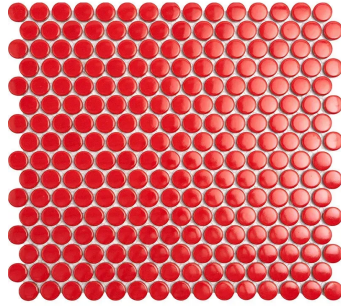

Red 1" Penny Round Polished Porcelain Mosaic

[View Product](#)

SKU ATORB017RDG

Item size 11.46x12.4 inch

Tile Finish Glossy

Coverage 0.987

Sold By sheet

Sq Ft Per Box 9.87

Tile Use
Outdoors, Indoor Walls, Light traffic floors, High traffic floors, Shower Walls, Shower Floor, Steam Room, Swimming Pool, Heat areas up to 150F, Commercial walls, Commercial Floors

Recommended thinset Laticrete 254 Platinum

Country of Origin Thailand

Material Porcelain

Thickness 1/4 inch

Mounting type Mesh Mounted

Priced By sheet

Pieces Per Box 10

Weight 1.75

Shade Variation V3 (moderate)

Recommended Grout 1 Laticrete Permacolor