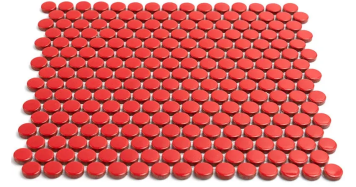

Red 1" Penny Round Polished Porcelain Mosaic

[View Product](#)

SKU	ATORB017RDG
Item size	11.46x12.4 inch
Tile Finish	Glossy
Coverage	0.987
Sold By	sheet
Sq Ft Per Box	9.87
Tile Use	Outdoors, Indoor Walls, Light traffic floors, High traffic floors, Shower Walls, Shower Floor, Steam Room, Swimming Pool, Heat areas up to 150F, Commercial walls, Commercial Floors
Recommended thinset	Laticrete 254 Platinum
Country of Origin	Thailand

Material	Porcelain
Thickness	1/4 inch
Mounting type	Mesh Mounted
Priced By	sheet
Pieces Per Box	10
Weight	1.75
Shade Variation	V3 (moderate)
Recommended Grout 1	Laticrete Permacolor