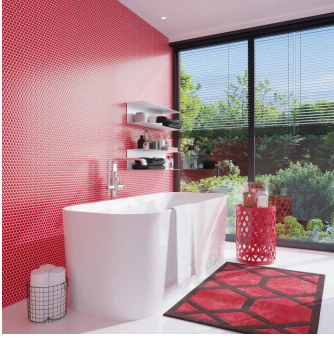

Red 1" Penny Round Polished Porcelain Mosaic

[View Product](#)

SKU ATORB017RDG

Item size 11.46x12.4 inch

Tile Finish Glossy

Coverage 0.987

Sold By sheet

Sq Ft Per Box 9.87

Tile Use
Outdoors, Indoor Walls, Light traffic floors, High traffic floors, Shower Walls, Shower Floor, Steam Room, Swimming Pool, Heat areas up to 150F, Commercial walls, Commercial Floors

Recommended thinset Laticrete 254 Platinum