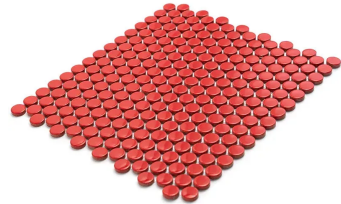

Red 1" Penny Round Polished Porcelain Mosaic

[View Product](#)

SKU ATORB017RDG

Item size 11.46x12.4 inch

Tile Finish Glossy

Coverage 0.987

Sold By sheet

Sq Ft Per Box 9.87

Tile Use
Outdoors, Indoor Walls, Light traffic floors, High traffic floors, Shower Walls, Shower Floor, Steam Room, Swimming Pool, Heat areas up to 150F, Commercial walls, Commercial Floors

Recommended thinset Laticrete 254 Platinum

Country of Origin Thailand

Material Porcelain

Thickness 1/4 inch

Mounting type Mesh Mounted

Priced By sheet

Pieces Per Box 10

Weight 1.75

Shade Variation V3 (moderate)

Recommended Grout 1 Laticrete Permacolor