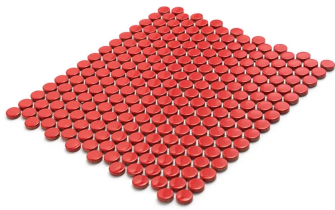

Red 1" Penny Round Polished Porcelain Mosaic

[View Product](#)

SKU	ATORB017RDG
Item size	11.46x12.4 inch
Tile Finish	Glossy
Coverage	0.987
Sold By	sheet
Sq Ft Per Box	9.87
Tile Use	Outdoors, Indoor Walls, Light traffic floors, High traffic floors, Shower Walls, Shower Floor, Steam Room, Swimming Pool, Heat areas up to 150F, Commercial walls, Commercial Floors
Recommended thinset	Laticrete 254 Platinum
Country of Origin	Thailand

Material	Porcelain
Thickness	1/4 inch
Mounting type	Mesh Mounted
Priced By	sheet
Pieces Per Box	10
Weight	1.75
Shade Variation	V3 (moderate)
Recommended Grout 1	Laticrete Permacolor