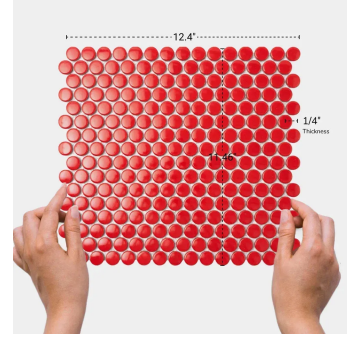

Red 1" Penny Round Polished Porcelain Mosaic

[View Product](#)

SKU ATORB017RDG

Item size 11.46x12.4 inch

Tile Finish Glossy

Coverage 0.987

Sold By sheet

Sq Ft Per Box 9.87

Tile Use
Outdoors, Indoor Walls, Light traffic floors, High traffic floors, Shower Walls, Shower Floor, Steam Room, Swimming Pool, Heat areas up to 150F, Commercial walls, Commercial Floors

Recommended thinset Laticrete 254 Platinum

Country of Origin Thailand

Material Porcelain

Thickness 1/4 inch

Mounting type Mesh Mounted

Priced By sheet

Pieces Per Box 10

Weight 1.75

Shade Variation V3 (moderate)