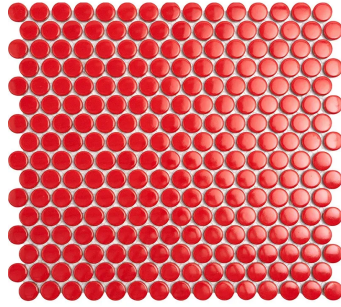

Red 1" Penny Round Polished Porcelain Mosaic

[View Product](#)

SKU	ATORB017RDG
Item size	11.46x12.4 inch
Tile Finish	Glossy
Coverage	0.987
Sold By	sheet
Sq Ft Per Box	9.87
Tile Use	Outdoors, Indoor Walls, Light traffic floors, High traffic floors, Shower Walls, Shower Floor, Steam Room, Swimming Pool, Heat areas up to 150F, Commercial walls, Commercial Floors
Recommended thinset	Laticrete 254 Platinum
Country of Origin	Thailand

Material	Porcelain
Thickness	1/4 inch
Mounting type	Mesh Mounted
Priced By	sheet
Pieces Per Box	10
Weight	1.75
Shade Variation	V3 (moderate)
Recommended Grout 1	Laticrete Permacolor