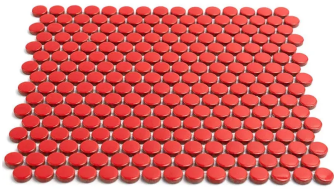

Red 1" Penny Round Polished Porcelain Mosaic

[View Product](#)

SKU ATORB017RDG

Item size 11.46x12.4 inch

Tile Finish Glossy

Coverage 0.987

Sold By sheet

Sq Ft Per Box 9.87

Country of Origin Thailand

Material Porcelain

Thickness 1/4 inch

Mounting type Mesh Mounted

Priced By sheet

Pieces Per Box 10

Weight 1.75

Shade Variation V3 (moderate)

Recommended Grout 1 Laticrete Permacolor