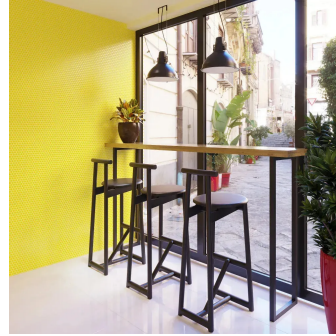

# Yellow 1" Penny Round Polished Porcelain Mosaic

[View Product](#)

SKU	ATORB018YLG	Material	Porcelain
Item size	11.46x12.4 inch	Thickness	1/4 inch
Tile Finish	Glossy	Mounting type	Mesh Mounted
Coverage	0.987	Priced By	sheet
Sold By	sheet	Pieces Per Box	10
Sq Ft Per Box	9.87	Weight	1.75
Tile Use	Outdoors, Indoor Walls, Light traffic floors, High traffic floors, Shower Walls, Shower Floor, Steam Room, Swimming Pool, Heat areas up to 150F, Commercial walls, Commercial Floors	Shade Variation	V3 (moderate)
Recommended thinset	Laticrete 254 Platinum	Recommended Grout 1	Laticrete Permacolor
Country of Origin	Thailand		