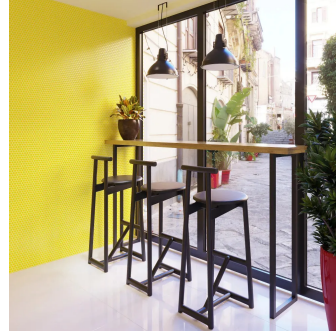

Yellow 1" Penny Round Polished Porcelain Mosaic

[View Product](#)

SKU	ATORB018YLG	Material	Porcelain
Item size	11.46x12.4 inch	Thickness	1/4 inch
Tile Finish	Glossy	Mounting type	Mesh Mounted
Coverage	0.987	Priced By	sheet
Sold By	sheet	Pieces Per Box	10
Sq Ft Per Box	9.87	Weight	1.75
Tile Use	Outdoors, Indoor Walls, Light traffic floors, High traffic floors, Shower Walls, Shower Floor, Steam Room, Swimming Pool, Heat areas up to 150F, Commercial walls, Commercial Floors	Shade Variation	V3 (moderate)
Recommended thinset	Laticrete 254 Platinum	Recommended Grout 1	Laticrete Permacolor
Country of Origin	Thailand		