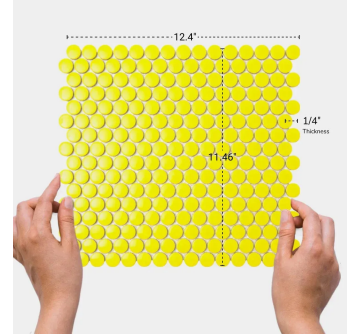

# Yellow 1" Penny Round Polished Porcelain Mosaic

[View Product](#)

SKU	ATORB018YLG	Material	Porcelain
Item size	11.46x12.4 inch	Thickness	1/4 inch
Tile Finish	Glossy	Mounting type	Mesh Mounted
Coverage	0.987	Priced By	sheet
Sold By	sheet	Pieces Per Box	10
Sq Ft Per Box	9.87	Weight	1.75
Tile Use	Outdoors, Indoor Walls, Light traffic floors, High traffic floors, Shower Walls, Shower Floor, Steam Room, Swimming Pool, Heat areas up to 150F, Commercial walls, Commercial Floors	Shade Variation	V3 (moderate)
Recommended thinset	Laticrete 254 Platinum	Recommended Grout 1	Laticrete Permacolor
Country of Origin	Thailand		