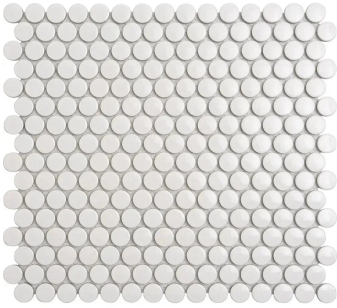

White 1" Penny Round Polished Porcelain Mosaic

[View Product](#)

SKU	ATORB01WTG
Item size	11.46x12.4 inch
Tile Finish	Glossy
Coverage	0.987
Sold By	sheet
Sq Ft Per Box	9.87
Tile Use	Outdoors, Indoor Walls, Light traffic floors, High traffic floors, Shower Walls, Shower Floor, Steam Room, Swimming Pool, Heat areas up to 150F, Commercial walls, Commercial Floors
Recommended thinset	Laticrete 254 Platinum
Country of Origin	Thailand

Material	Porcelain
Thickness	1/4 inch
Mounting type	Mesh Mounted
Priced By	sheet
Pieces Per Box	10
Weight	1.75
Shade Variation	V3 (moderate)
Recommended Grout 1	Laticrete Permacolor