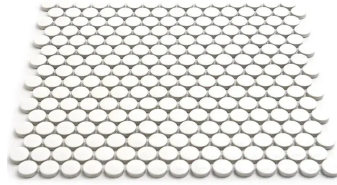

White 1" Penny Round Polished Porcelain Mosaic

[View Product](#)

SKU	ATORB01WTG	Material	Porcelain
Item size	11.46x12.4 inch	Thickness	1/4 inch
Tile Finish	Glossy	Mounting type	Mesh Mounted
Coverage	0.987	Priced By	sheet
Sold By	sheet	Pieces Per Box	10
Sq Ft Per Box	9.87	Weight	1.75
Tile Use	Outdoors, Indoor Walls, Light traffic floors, High traffic floors, Shower Walls, Shower Floor, Steam Room, Swimming Pool, Heat areas up to 150F, Commercial walls, Commercial Floors	Shade Variation	V3 (moderate)
Recommended thinset	Laticrete 254 Platinum	Recommended Grout 1	Laticrete Permacolor
Country of Origin	Thailand		