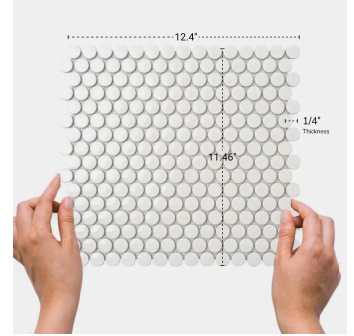

White 1" Penny Round Polished Porcelain Mosaic

[View Product](#)

SKU	ATORB01WTG
Item size	11.46x12.4 inch
Tile Finish	Glossy
Coverage	0.987
Sold By	sheet
Sq Ft Per Box	9.87
Tile Use	Outdoors, Indoor Walls, Light traffic floors, High traffic floors, Shower Walls, Shower Floor, Steam Room, Swimming Pool, Heat areas up to 150F, Commercial walls, Commercial Floors
Recommended thinset	Laticrete 254 Platinum
Country of Origin	Thailand

Material	Porcelain
Thickness	1/4 inch
Mounting type	Mesh Mounted
Priced By	sheet
Pieces Per Box	10
Weight	1.75
Shade Variation	V3 (moderate)
Recommended Grout 1	Laticrete Permacolor