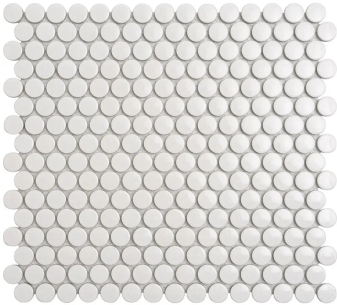

White 1" Penny Round Polished Porcelain Mosaic

[View Product](#)

SKU	ATORB01WTG	Material	Porcelain
Item size	11.46x12.4 inch	Thickness	1/4 inch
Tile Finish	Glossy	Mounting type	Mesh Mounted
Coverage	0.987	Priced By	sheet
Sold By	sheet	Pieces Per Box	10
Sq Ft Per Box	9.87	Weight	1.75
Tile Use	Outdoors, Indoor Walls, Light traffic floors, High traffic floors, Shower Walls, Shower Floor, Steam Room, Swimming Pool, Heat areas up to 150F, Commercial walls, Commercial Floors	Shade Variation	V3 (moderate)
Recommended thinset	Laticrete 254 Platinum	Recommended Grout 1	Laticrete Permacolor
Country of Origin	Thailand		