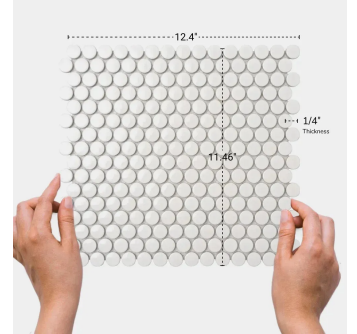

White 1" Penny Round Polished Porcelain Mosaic

[View Product](#)

SKU	ATORB01WTG	Material	Porcelain
Item size	11.46x12.4 inch	Thickness	1/4 inch
Tile Finish	Glossy	Mounting type	Mesh Mounted
Coverage	0.987	Priced By	sheet
Sold By	sheet	Pieces Per Box	10
Sq Ft Per Box	9.87	Weight	1.75
Tile Use	Outdoors, Indoor Walls, Light traffic floors, High traffic floors, Shower Walls, Shower Floor, Steam Room, Swimming Pool, Heat areas up to 150F, Commercial walls, Commercial Floors	Shade Variation	V3 (moderate)
Recommended thinset	Laticrete 254 Platinum	Recommended Grout 1	Laticrete Permacolor
Country of Origin	Thailand		