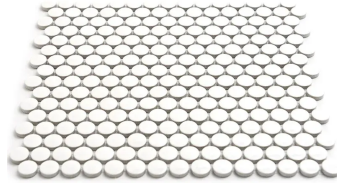

White 1" Penny Round Polished Porcelain Mosaic

[View Product](#)

SKU	ATORB01WTG	Material	Porcelain
Item size	11.46x12.4 inch	Thickness	1/4 inch
Tile Finish	Glossy	Mounting type	Mesh Mounted
Coverage	0.987	Priced By	sheet
Sold By	sheet	Pieces Per Box	10
Sq Ft Per Box	9.87	Weight	1.75
Tile Use	Outdoors, Indoor Walls, Light traffic floors, High traffic floors, Shower Walls, Shower Floor, Steam Room, Swimming Pool, Heat areas up to 150F, Commercial walls, Commercial Floors	Shade Variation	V3 (moderate)
Recommended thinset	Laticrete 254 Platinum	Recommended Grout 1	Laticrete Permacolor
Country of Origin	Thailand		