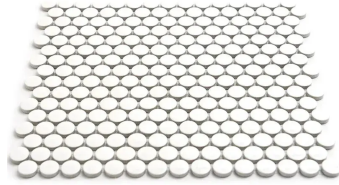

White 1" Penny Round Polished Porcelain Mosaic

[View Product](#)

SKU	ATORB01WTG
Item size	11.46x12.4 inch
Tile Finish	Glossy
Coverage	0.987
Sold By	sheet
Sq Ft Per Box	9.87
Tile Use	Outdoors, Indoor Walls, Light traffic floors, High traffic floors, Shower Walls, Shower Floor, Steam Room, Swimming Pool, Heat areas up to 150F, Commercial walls, Commercial Floors
Recommended thinset	Laticrete 254 Platinum
Country of Origin	Thailand

Material	Porcelain
Thickness	1/4 inch
Mounting type	Mesh Mounted
Priced By	sheet
Pieces Per Box	10
Weight	1.75
Shade Variation	V3 (moderate)
Recommended Grout 1	Laticrete Permacolor