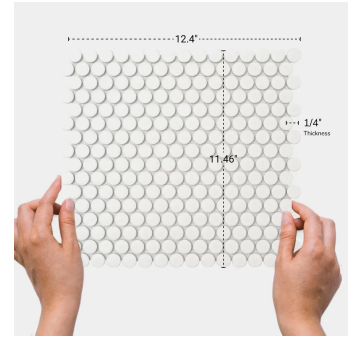

White 1" Penny Round Matte Porcelain Mosaic

[View Product](#)

SKU	ATORB02WTM	Material	Porcelain
Item size	11.46x12.4 inch	Thickness	1/4 inch
Tile Finish	Matte	Mounting type	Mesh Mounted
Coverage	0.987	Priced By	sheet
Sold By	sheet	Pieces Per Box	10
Sq Ft Per Box	9.87	Weight	1.75
Tile Use	Outdoors, Indoor Walls, Light traffic floors, High traffic floors, Shower Walls, Shower Floor, Steam Room, Swimming Pool, Heat areas up to 150F, Commercial walls, Commercial Floors	Shade Variation	V3 (moderate)
Recommended thinset	Laticrete 254 Platinum	Recommended Grout 1	Laticrete Permacolor
Country of Origin	Thailand		