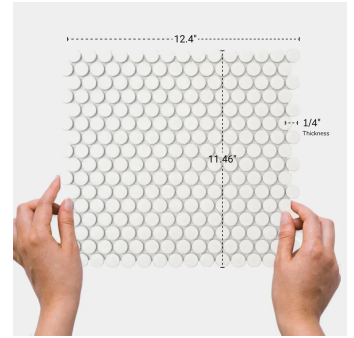

# White 1" Penny Round Matte Porcelain Mosaic

[View Product](#)

SKU	ATORB02WTM
Item size	11.46x12.4 inch
Tile Finish	Matte
Coverage	0.987
Sold By	sheet
Sq Ft Per Box	9.87
Tile Use	Outdoors, Indoor Walls, Light traffic floors, High traffic floors, Shower Walls, Shower Floor, Steam Room, Swimming Pool, Heat areas up to 150F, Commercial walls, Commercial Floors
Recommended thinset	Laticrete 254 Platinum
Country of Origin	Thailand

Material	Porcelain
Thickness	1/4 inch
Mounting type	Mesh Mounted
Priced By	sheet
Pieces Per Box	10
Weight	1.75
Shade Variation	V3 (moderate)
Recommended Grout 1	Laticrete Permacolor