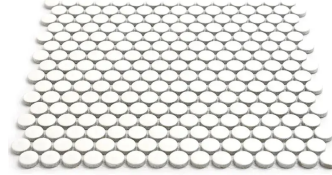

# White 1" Penny Round Matte Porcelain Mosaic

[View Product](#)

SKU	ATORB02WTM
Item size	11.46x12.4 inch
Tile Finish	Matte
Coverage	0.987
Sold By	sheet
Sq Ft Per Box	9.87
Tile Use	Outdoors, Indoor Walls, Light traffic floors, High traffic floors, Shower Walls, Shower Floor, Steam Room, Swimming Pool, Heat areas up to 150F, Commercial walls, Commercial Floors
Recommended thinset	Laticrete 254 Platinum
Country of Origin	Thailand

Material	Porcelain
Thickness	1/4 inch
Mounting type	Mesh Mounted
Priced By	sheet
Pieces Per Box	10
Weight	1.75
Shade Variation	V3 (moderate)
Recommended Grout 1	Laticrete Permacolor