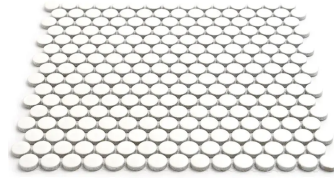

White 1" Penny Round Matte Porcelain Mosaic

[View Product](#)

SKU	ATORB02WTM	Material	Porcelain
Item size	11.46x12.4 inch	Thickness	1/4 inch
Tile Finish	Matte	Mounting type	Mesh Mounted
Coverage	0.987	Priced By	sheet
Sold By	sheet	Pieces Per Box	10
Sq Ft Per Box	9.87	Weight	1.75
Tile Use	Outdoors, Indoor Walls, Light traffic floors, High traffic floors, Shower Walls, Shower Floor, Steam Room, Swimming Pool, Heat areas up to 150F, Commercial walls, Commercial Floors	Shade Variation	V3 (moderate)
Recommended thinset	Laticrete 254 Platinum	Recommended Grout 1	Laticrete Permacolor
Country of Origin	Thailand		