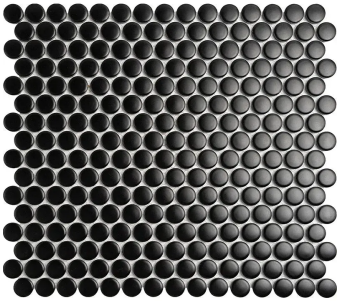

Black 1" Penny Round Polished Porcelain Mosaic

[View Product](#)

SKU	ATORB03BKM
Item size	11.46x12.4 inch
Tile Finish	Glossy
Coverage	0.987
Sold By	sheet
Sq Ft Per Box	9.87
Tile Use	Outdoors, Indoor Walls, Light traffic floors, High traffic floors, Shower Walls, Shower Floor, Steam Room, Swimming Pool, Heat areas up to 150F, Commercial walls, Commercial Floors
Recommended thinset	Laticrete 254 Platinum
Country of Origin	Thailand

Material	Porcelain
Thickness	1/4 inch
Mounting type	Mesh Mounted
Priced By	sheet
Pieces Per Box	10
Weight	1.75
Shade Variation	V3 (moderate)
Recommended Grout 1	Laticrete Permacolor