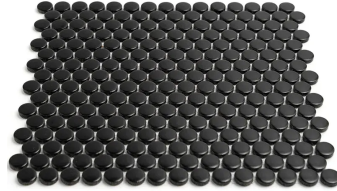

Black 1" Penny Round Polished Porcelain Mosaic

[View Product](#)

SKU	ATORB03BKM	Material	Porcelain
Item size	11.46x12.4 inch	Thickness	1/4 inch
Tile Finish	Glossy	Mounting type	Mesh Mounted
Coverage	0.987	Priced By	sheet
Sold By	sheet	Pieces Per Box	10
Sq Ft Per Box	9.87	Weight	1.75
Tile Use	Outdoors, Indoor Walls, Light traffic floors, High traffic floors, Shower Walls, Shower Floor, Steam Room, Swimming Pool, Heat areas up to 150F, Commercial walls, Commercial Floors	Shade Variation	V3 (moderate)
Recommended thinset	Laticrete 254 Platinum	Recommended Grout 1	Laticrete Permacolor
Country of Origin	Thailand		