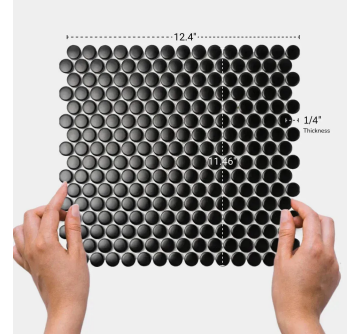

Black 1" Penny Round Polished Porcelain Mosaic

[View Product](#)

SKU	ATORB03BKM
Item size	11.46x12.4 inch
Tile Finish	Glossy
Coverage	0.987
Sold By	sheet
Sq Ft Per Box	9.87
Tile Use	Outdoors, Indoor Walls, Light traffic floors, High traffic floors, Shower Walls, Shower Floor, Steam Room, Swimming Pool, Heat areas up to 150F, Commercial walls, Commercial Floors
Recommended thinset	Laticrete 254 Platinum
Country of Origin	Thailand

Material	Porcelain
Thickness	1/4 inch
Mounting type	Mesh Mounted
Priced By	sheet
Pieces Per Box	10
Weight	1.75
Shade Variation	V3 (moderate)
Recommended Grout 1	Laticrete Permacolor