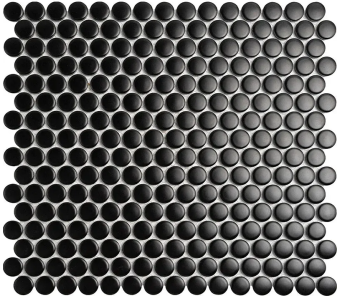

Black 1" Penny Round Polished Porcelain Mosaic

[View Product](#)

SKU	ATORB03BKM	Material	Porcelain
Item size	11.46x12.4 inch	Thickness	1/4 inch
Tile Finish	Glossy	Mounting type	Mesh Mounted
Coverage	0.987	Priced By	sheet
Sold By	sheet	Pieces Per Box	10
Sq Ft Per Box	9.87	Weight	1.75
Tile Use	Outdoors, Indoor Walls, Light traffic floors, High traffic floors, Shower Walls, Shower Floor, Steam Room, Swimming Pool, Heat areas up to 150F, Commercial walls, Commercial Floors	Shade Variation	V3 (moderate)
Recommended thinset	Laticrete 254 Platinum	Recommended Grout 1	Laticrete Permacolor
Country of Origin	Thailand		